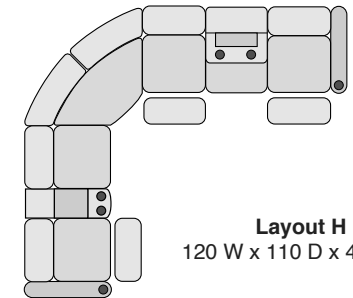

OCTANE AZURE LHR SECTIONAL

SPECIFICATIONS

Right Arm Recliner
29.75 W x 35 D x 43.25 H

Left Arm Recliner
29.75 W x 35 D x 43.25 H

Armless Recliner
23.5 W x 35 D x 43.25 H

Armless Chair
23.5 W x 35 D x 43.25 H

Straight Console
13.5 W x 36 D x 42.25 H

Chair with Drop Down Table
23.5 W x 35 D x 43.25 H

Corner Chair
43.25 W x 43.25 D x 43.25 H

MOST POPULAR PRESET LAYOUTS

Build a custom layout of your own choosing, or select one of our most popular preset layouts from the options below.

Layout A
96.5 W x 96.5 D x 43.25 H

Layout B
96.5 W x 96.5 D x 43.25 H

Layout C
120 W x 96.5 D x 43.25 H

Layout D
96.5 W x 120 D x 43.25 H

Layout E
96.5 W x 120 D x 43.25 H

Layout F
120 W x 96.5 D x 43.25 H

Layout G
110 W x 120 D x 43.25 H

Layout H
120 W x 110 D x 43.25 H

Layout I
120 W x 110 D x 43.25 H

Layout J
110 W x 120 D x 43.25 H

Layout K
120 W x 120 D x 43.25 H

Layout L
120 W x 120 D x 43.25 H