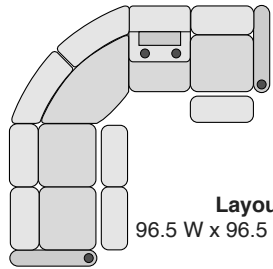

OCTANE AZURE LHR SECTIONAL

SPECIFICATIONS

Right Arm Recliner
29.75 W x 35 D x 43.25 H

Left Arm Recliner
29.75 W x 35 D x 43.25 H

Armless Recliner
23.5 W x 35 D x 43.25 H

Armless Chair
23.5 W x 35 D x 43.25 H

Straight Console
13.5 W x 36 D x 42.25 H

Chair with Drop Down Table
23.5 W x 35 D x 43.25 H

Corner Chair
43.25 W x 43.25 D x 43.25 H

MOST POPULAR PRESET LAYOUTS

Build a custom layout of your own choosing, or select one of our most popular preset layouts from the options below.

Layout A
96.5 W x 96.5 D x 43.25 H

Layout B
96.5 W x 96.5 D x 43.25 H

Layout C
120 W x 96.5 D x 43.25 H

Layout D
96.5 W x 120 D x 43.25 H

Layout E
96.5 W x 120 D x 43.25 H

Layout F
120 W x 96.5 D x 43.25 H

Layout G
110 W x 120 D x 43.25 H

Layout H
120 W x 110 D x 43.25 H

Layout I
120 W x 110 D x 43.25 H

Layout J
110 W x 120 D x 43.25 H

Layout K
120 W x 120 D x 43.25 H

Layout L
120 W x 120 D x 43.25 H