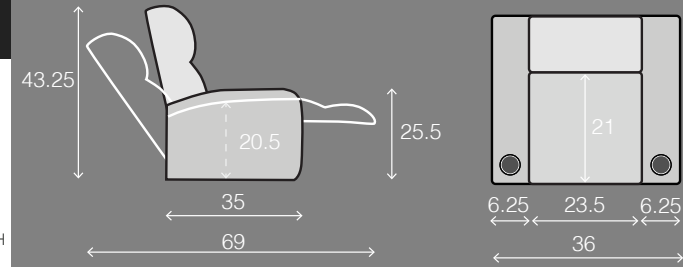

OCTANE AZURE LHR SECTIONAL

SPECIFICATIONS

Right Arm Recliner
29.75 W x 35 D x 43.25 H

Left Arm Recliner
29.75 W x 35 D x 43.25 H

Armless Recliner
23.5 W x 35 D x 43.25 H

Armless Chair
23.5 W x 35 D x 43.25 H

Straight Console
13.5 W x 36 D x 42.25 H

Chair with Drop Down Table
23.5 W x 35 D x 43.25 H

Corner Chair
43.25 W x 43.25 D x 43.25 H

MOST POPULAR PRESET LAYOUTS

Build a custom layout of your own choosing, or select one of our most popular preset layouts from the options below.

Layout A
96.5 W x 96.5 D x 43.25 H

Layout B
96.5 W x 96.5 D x 43.25 H

Layout C
120 W x 96.5 D x 43.25 H

Layout D
96.5 W x 120 D x 43.25 H

Layout E
96.5 W x 120 D x 43.25 H

Layout F
120 W x 96.5 D x 43.25 H

Layout G
110 W x 120 D x 43.25 H

Layout H
120 W x 110 D x 43.25 H

Layout I
120 W x 110 D x 43.25 H

Layout J
110 W x 120 D x 43.25 H

Layout K
120 W x 120 D x 43.25 H

Layout L
120 W x 120 D x 43.25 H