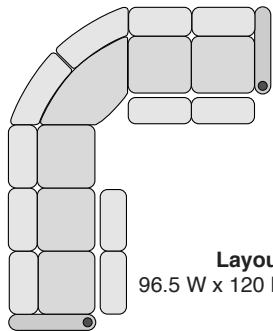

OCTANE AZURE LHR SECTIONAL

SPECIFICATIONS

Right Arm Recliner
29.75 W x 35 D x 43.25 H

Left Arm Recliner
29.75 W x 35 D x 43.25 H

Armless Recliner
23.5 W x 35 D x 43.25 H

Armless Chair
23.5 W x 35 D x 43.25 H

Straight Console
13.5 W x 36 D x 42.25 H

Chair with Drop Down Table
23.5 W x 35 D x 43.25 H

Corner Chair
43.25 W x 43.25 D x 43.25 H

MOST POPULAR PRESET LAYOUTS

Build a custom layout of your own choosing, or select one of our most popular preset layouts from the options below.

Layout A
96.5 W x 96.5 D x 43.25 H

Layout B
96.5 W x 96.5 D x 43.25 H

Layout C
120 W x 96.5 D x 43.25 H

Layout D
96.5 W x 120 D x 43.25 H

Layout E
96.5 W x 120 D x 43.25 H

Layout F
120 W x 96.5 D x 43.25 H

Layout G
110 W x 120 D x 43.25 H

Layout H
120 W x 110 D x 43.25 H

Layout I
120 W x 110 D x 43.25 H

Layout J
110 W x 120 D x 43.25 H

Layout K
120 W x 120 D x 43.25 H

Layout L
120 W x 120 D x 43.25 H