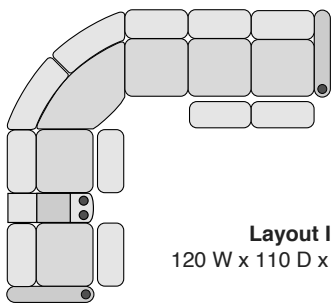

OCTANE AZURE LHR SECTIONAL

SPECIFICATIONS

Right Arm Recliner
29.75 W x 35 D x 43.25 H

Left Arm Recliner
29.75 W x 35 D x 43.25 H

Armless Recliner
23.5 W x 35 D x 43.25 H

Armless Chair
23.5 W x 35 D x 43.25 H

Straight Console
13.5 W x 36 D x 42.25 H

Chair with Drop Down Table
23.5 W x 35 D x 43.25 H

Corner Chair
43.25 W x 43.25 D x 43.25 H

MOST POPULAR PRESET LAYOUTS

Build a custom layout of your own choosing, or select one of our most popular preset layouts from the options below.

Layout A
96.5 W x 96.5 D x 43.25 H

Layout B
96.5 W x 96.5 D x 43.25 H

Layout C
120 W x 96.5 D x 43.25 H

Layout D
96.5 W x 120 D x 43.25 H

Layout E
96.5 W x 120 D x 43.25 H

Layout F
120 W x 96.5 D x 43.25 H

Layout G
110 W x 120 D x 43.25 H

Layout H
120 W x 110 D x 43.25 H

Layout I
120 W x 110 D x 43.25 H

Layout J
110 W x 120 D x 43.25 H

Layout K
120 W x 120 D x 43.25 H

Layout L
120 W x 120 D x 43.25 H