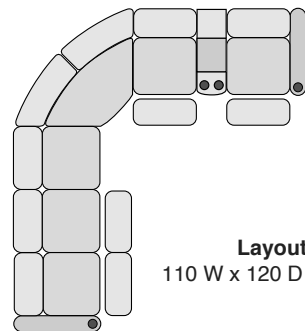

OCTANE AZURE LHR SECTIONAL

SPECIFICATIONS

Right Arm Recliner
29.75 W x 35 D x 43.25 H

Left Arm Recliner
29.75 W x 35 D x 43.25 H

Armless Recliner
23.5 W x 35 D x 43.25 H

Armless Chair
23.5 W x 35 D x 43.25 H

Straight Console
13.5 W x 36 D x 42.25 H

Chair with Drop Down Table
23.5 W x 35 D x 43.25 H

Corner Chair
43.25 W x 43.25 D x 43.25 H

MOST POPULAR PRESET LAYOUTS

Build a custom layout of your own choosing, or select one of our most popular preset layouts from the options below.

Layout A
96.5 W x 96.5 D x 43.25 H

Layout B
96.5 W x 96.5 D x 43.25 H

Layout C
120 W x 96.5 D x 43.25 H

Layout D
96.5 W x 120 D x 43.25 H

Layout E
96.5 W x 120 D x 43.25 H

Layout F
120 W x 96.5 D x 43.25 H

Layout G
110 W x 120 D x 43.25 H

Layout H
120 W x 110 D x 43.25 H

Layout I
120 W x 110 D x 43.25 H

Layout J
110 W x 120 D x 43.25 H

Layout K
120 W x 120 D x 43.25 H

Layout L
120 W x 120 D x 43.25 H