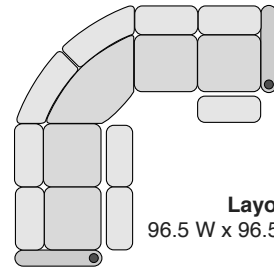

OCTANE AZURE LHR SECTIONAL

SPECIFICATIONS

Right Arm Recliner
29.75 W x 35 D x 43.25 H

Left Arm Recliner
29.75 W x 35 D x 43.25 H

Armless Recliner
23.5 W x 35 D x 43.25 H

Armless Chair
23.5 W x 35 D x 43.25 H

Straight Console
13.5 W x 36 D x 42.25 H

Chair with Drop Down Table
23.5 W x 35 D x 43.25 H

Corner Chair
43.25 W x 43.25 D x 43.25 H

MOST POPULAR PRESET LAYOUTS

Build a custom layout of your own choosing, or select one of our most popular preset layouts from the options below.

Layout A
96.5 W x 96.5 D x 43.25 H

Layout B
96.5 W x 96.5 D x 43.25 H

Layout C
120 W x 96.5 D x 43.25 H

Layout D
96.5 W x 120 D x 43.25 H

Layout E
96.5 W x 120 D x 43.25 H

Layout F
120 W x 96.5 D x 43.25 H

Layout G
110 W x 120 D x 43.25 H

Layout H
120 W x 110 D x 43.25 H

Layout I
120 W x 110 D x 43.25 H

Layout J
110 W x 120 D x 43.25 H

Layout K
120 W x 120 D x 43.25 H

Layout L
120 W x 120 D x 43.25 H