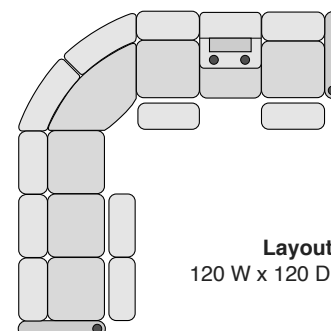

OCTANE AZURE LHR SECTIONAL

SPECIFICATIONS

Right Arm Recliner
29.75 W x 35 D x 43.25 H

Left Arm Recliner
29.75 W x 35 D x 43.25 H

Armless Recliner
23.5 W x 35 D x 43.25 H

Armless Chair
23.5 W x 35 D x 43.25 H

Straight Console
13.5 W x 36 D x 42.25 H

Chair with Drop Down Table
23.5 W x 35 D x 43.25 H

Corner Chair
43.25 W x 43.25 D x 43.25 H

MOST POPULAR PRESET LAYOUTS

Build a custom layout of your own choosing, or select one of our most popular preset layouts from the options below.

Layout A
96.5 W x 96.5 D x 43.25 H

Layout B
96.5 W x 96.5 D x 43.25 H

Layout C
120 W x 96.5 D x 43.25 H

Layout D
96.5 W x 120 D x 43.25 H

Layout E
96.5 W x 120 D x 43.25 H

Layout F
120 W x 96.5 D x 43.25 H

Layout G
110 W x 120 D x 43.25 H

Layout H
120 W x 110 D x 43.25 H

Layout I
120 W x 110 D x 43.25 H

Layout J
110 W x 120 D x 43.25 H

Layout K
120 W x 120 D x 43.25 H

Layout L
120 W x 120 D x 43.25 H