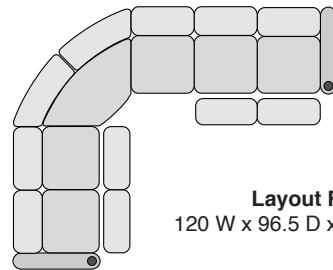

OCTANE AZURE LHR SECTIONAL

SPECIFICATIONS

Right Arm Recliner
29.75 W x 35 D x 43.25 H

Left Arm Recliner
29.75 W x 35 D x 43.25 H

Armless Recliner
23.5 W x 35 D x 43.25 H

Armless Chair
23.5 W x 35 D x 43.25 H

Straight Console
13.5 W x 36 D x 42.25 H

Chair with Drop Down Table
23.5 W x 35 D x 43.25 H

Corner Chair
43.25 W x 43.25 D x 43.25 H

MOST POPULAR PRESET LAYOUTS

Build a custom layout of your own choosing, or select one of our most popular preset layouts from the options below.

Layout A
96.5 W x 96.5 D x 43.25 H

Layout B
96.5 W x 96.5 D x 43.25 H

Layout C
120 W x 96.5 D x 43.25 H

Layout D
96.5 W x 120 D x 43.25 H

Layout E
96.5 W x 120 D x 43.25 H

Layout F
120 W x 96.5 D x 43.25 H

Layout G
110 W x 120 D x 43.25 H

Layout H
120 W x 110 D x 43.25 H

Layout I
120 W x 110 D x 43.25 H

Layout J
110 W x 120 D x 43.25 H

Layout K
120 W x 120 D x 43.25 H

Layout L
120 W x 120 D x 43.25 H