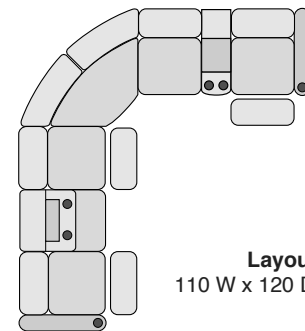

OCTANE AZURE LHR SECTIONAL

SPECIFICATIONS

Right Arm Recliner
29.75 W x 35 D x 43.25 H

Left Arm Recliner
29.75 W x 35 D x 43.25 H

Armless Recliner
23.5 W x 35 D x 43.25 H

Armless Chair
23.5 W x 35 D x 43.25 H

Straight Console
13.5 W x 36 D x 42.25 H

Chair with Drop Down Table
23.5 W x 35 D x 43.25 H

Corner Chair
43.25 W x 43.25 D x 43.25 H

MOST POPULAR PRESET LAYOUTS

Build a custom layout of your own choosing, or select one of our most popular preset layouts from the options below.

Layout A
96.5 W x 96.5 D x 43.25 H

Layout B
96.5 W x 96.5 D x 43.25 H

Layout C
120 W x 96.5 D x 43.25 H

Layout D
96.5 W x 120 D x 43.25 H

Layout E
96.5 W x 120 D x 43.25 H

Layout F
120 W x 96.5 D x 43.25 H

Layout G
110 W x 120 D x 43.25 H

Layout H
120 W x 110 D x 43.25 H

Layout I
120 W x 110 D x 43.25 H

Layout J
110 W x 120 D x 43.25 H

Layout K
120 W x 120 D x 43.25 H

Layout L
120 W x 120 D x 43.25 H