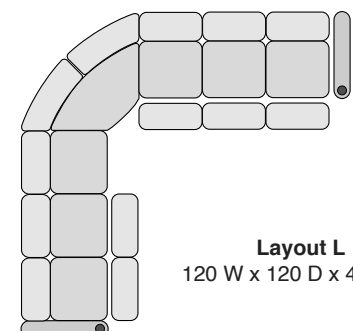

OCTANE AZURE LHR SECTIONAL

SPECIFICATIONS

Right Arm Recliner
29.75 W x 35 D x 43.25 H

Left Arm Recliner
29.75 W x 35 D x 43.25 H

Armless Recliner
23.5 W x 35 D x 43.25 H

Armless Chair
23.5 W x 35 D x 43.25 H

Straight Console
13.5 W x 36 D x 42.25 H

Chair with Drop Down Table
23.5 W x 35 D x 43.25 H

Corner Chair
43.25 W x 43.25 D x 43.25 H

MOST POPULAR PRESET LAYOUTS

Build a custom layout of your own choosing, or select one of our most popular preset layouts from the options below.

Layout A
96.5 W x 96.5 D x 43.25 H

Layout B
96.5 W x 96.5 D x 43.25 H

Layout C
120 W x 96.5 D x 43.25 H

Layout D
96.5 W x 120 D x 43.25 H

Layout E
96.5 W x 120 D x 43.25 H

Layout F
120 W x 96.5 D x 43.25 H

Layout G
110 W x 120 D x 43.25 H

Layout H
120 W x 110 D x 43.25 H

Layout I
120 W x 110 D x 43.25 H

Layout J
110 W x 120 D x 43.25 H

Layout K
120 W x 120 D x 43.25 H

Layout L
120 W x 120 D x 43.25 H