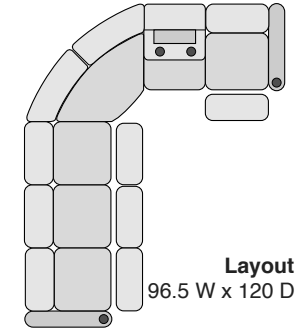

OCTANE AZURE LHR SECTIONAL

SPECIFICATIONS

Right Arm Recliner
29.75 W x 35 D x 43.25 H

Left Arm Recliner
29.75 W x 35 D x 43.25 H

Armless Recliner
23.5 W x 35 D x 43.25 H

Armless Chair
23.5 W x 35 D x 43.25 H

Straight Console
13.5 W x 36 D x 42.25 H

Chair with Drop Down Table
23.5 W x 35 D x 43.25 H

Corner Chair
43.25 W x 43.25 D x 43.25 H

MOST POPULAR PRESET LAYOUTS

Build a custom layout of your own choosing, or select one of our most popular preset layouts from the options below.

Layout A
96.5 W x 96.5 D x 43.25 H

Layout B
96.5 W x 96.5 D x 43.25 H

Layout C
120 W x 96.5 D x 43.25 H

Layout D
96.5 W x 120 D x 43.25 H

Layout E
96.5 W x 120 D x 43.25 H

Layout F
120 W x 96.5 D x 43.25 H

Layout G
110 W x 120 D x 43.25 H

Layout H
120 W x 110 D x 43.25 H

Layout I
120 W x 110 D x 43.25 H

Layout J
110 W x 120 D x 43.25 H

Layout K
120 W x 120 D x 43.25 H

Layout L
120 W x 120 D x 43.25 H