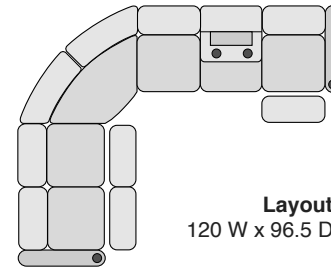

OCTANE AZURE LHR SECTIONAL

SPECIFICATIONS

Right Arm Recliner
29.75 W x 35 D x 43.25 H

Left Arm Recliner
29.75 W x 35 D x 43.25 H

Armless Recliner
23.5 W x 35 D x 43.25 H

Armless Chair
23.5 W x 35 D x 43.25 H

Straight Console
13.5 W x 36 D x 42.25 H

Chair with Drop Down Table
23.5 W x 35 D x 43.25 H

Corner Chair
43.25 W x 43.25 D x 43.25 H

MOST POPULAR PRESET LAYOUTS

Build a custom layout of your own choosing, or select one of our most popular preset layouts from the options below.

Layout A
96.5 W x 96.5 D x 43.25 H

Layout B
96.5 W x 96.5 D x 43.25 H

Layout C
120 W x 96.5 D x 43.25 H

Layout D
96.5 W x 120 D x 43.25 H

Layout E
96.5 W x 120 D x 43.25 H

Layout F
120 W x 96.5 D x 43.25 H

Layout G
110 W x 120 D x 43.25 H

Layout H
120 W x 110 D x 43.25 H

Layout I
120 W x 110 D x 43.25 H

Layout J
110 W x 120 D x 43.25 H

Layout K
120 W x 120 D x 43.25 H

Layout L
120 W x 120 D x 43.25 H