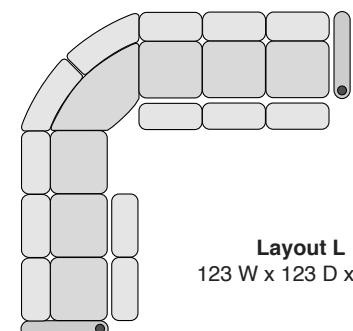

OCTANE BLISS HEAT & MASSAGE

SPECIFICATIONS

Right Arm Recliner
30.75 W x 39 D x 44 H

Left Arm Recliner
30.75 W x 39 D x 44 H

Armless Recliner
23.75 W x 39 D x 44 H

Armless Chair
23.75 W x 39 D x 44 H

Straight Console
13.5 W x 39 D x 44 H

**Chair with
Drop Down Table**
23.5 W x 39 D x 44 H

Corner Chair
44.75 W x 44.75 D x 44 H

MOST POPULAR PRESET LAYOUTS

Build a custom layout of your own choosing, or select one of our most popular preset layouts from the options below.

Layout A
99 W x 99.25 D x 44 H

Layout B
99.25 W x 99.25 D x 44 H

Layout C
122.75 W x 99.25 D x 44 H

Layout D
99 W x 123 D x 44 H

Layout E
99.25 W x 123 D x 44 H

Layout F
123 W x 99.25 D x 44 H

Layout G
112.75 W x 122.75 D x 44 H

Layout H
122.75 W x 112.75 D x 44 H

Layout I
123 W x 112.75 D x 44 H

Layout J
112.75 W x 123 D x 44 H

Layout K
122.75 W x 123 D x 44 H

Layout L
123 W x 123 D x 44 H