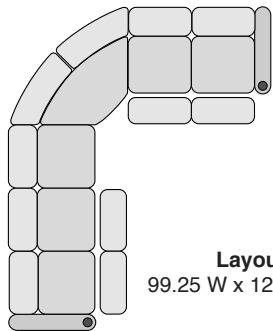

OCTANE BLISS HEAT & MASSAGE

SPECIFICATIONS

Right Arm Recliner
30.75 W x 39 D x 44 H

Left Arm Recliner
30.75 W x 39 D x 44 H

Armless Recliner
23.75 W x 39 D x 44 H

Armless Chair
23.75 W x 39 D x 44 H

Straight Console
13.5 W x 39 D x 44 H

**Chair with
Drop Down Table**
23.5 W x 39 D x 44 H

Corner Chair
44.75 W x 44.75 D x 44 H

MOST POPULAR PRESET LAYOUTS

Build a custom layout of your own choosing, or select one of our most popular preset layouts from the options below.

Layout A
99 W x 99.25 D x 44 H

Layout B
99.25 W x 99.25 D x 44 H

Layout C
122.75 W x 99.25 D x 44 H

Layout D
99 W x 123 D x 44 H

Layout E
99.25 W x 123 D x 44 H

Layout F
123 W x 99.25 D x 44 H

Layout G
112.75 W x 122.75 D x 44 H

Layout H
122.75 W x 112.75 D x 44 H

Layout I
123 W x 112.75 D x 44 H

Layout J
112.75 W x 123 D x 44 H

Layout K
122.75 W x 123 D x 44 H

Layout L
123 W x 123 D x 44 H