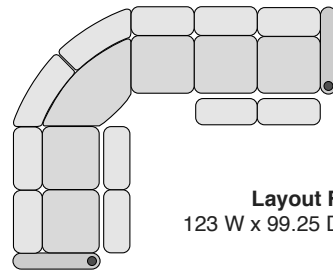

OCTANE BLISS HEAT & MASSAGE

SPECIFICATIONS

Right Arm Recliner
30.75 W x 39 D x 44 H

Left Arm Recliner
30.75 W x 39 D x 44 H

Armless Recliner
23.75 W x 39 D x 44 H

Armless Chair
23.75 W x 39 D x 44 H

Straight Console
13.5 W x 39 D x 44 H

**Chair with
Drop Down Table**
23.5 W x 39 D x 44 H

Corner Chair
44.75 W x 44.75 D x 44 H

MOST POPULAR PRESET LAYOUTS

Build a custom layout of your own choosing, or select one of our most popular preset layouts from the options below.

Layout A
99 W x 99.25 D x 44 H

Layout B
99.25 W x 99.25 D x 44 H

Layout C
122.75 W x 99.25 D x 44 H

Layout D
99 W x 123 D x 44 H

Layout E
99.25 W x 123 D x 44 H

Layout F
123 W x 99.25 D x 44 H

Layout G
112.75 W x 122.75 D x 44 H

Layout H
122.75 W x 112.75 D x 44 H

Layout I
123 W x 112.75 D x 44 H

Layout J
112.75 W x 123 D x 44 H

Layout K
122.75 W x 123 D x 44 H

Layout L
123 W x 123 D x 44 H