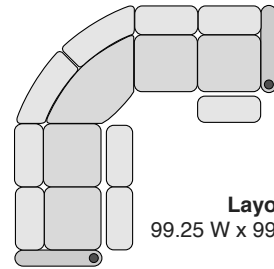

OCTANE BLISS HEAT & MASSAGE

SPECIFICATIONS

Right Arm Recliner
30.75 W x 39 D x 44 H

Left Arm Recliner
30.75 W x 39 D x 44 H

Armless Recliner
23.75 W x 39 D x 44 H

Armless Chair
23.75 W x 39 D x 44 H

Straight Console
13.5 W x 39 D x 44 H

**Chair with
Drop Down Table**
23.5 W x 39 D x 44 H

Corner Chair
44.75 W x 44.75 D x 44 H

MOST POPULAR PRESET LAYOUTS

Build a custom layout of your own choosing, or select one of our most popular preset layouts from the options below.

Layout A
99 W x 99.25 D x 44 H

Layout B
99.25 W x 99.25 D x 44 H

Layout C
122.75 W x 99.25 D x 44 H

Layout D
99 W x 123 D x 44 H

Layout E
99.25 W x 123 D x 44 H

Layout F
123 W x 99.25 D x 44 H

Layout G
112.75 W x 122.75 D x 44 H

Layout H
122.75 W x 112.75 D x 44 H

Layout I
123 W x 112.75 D x 44 H

Layout J
112.75 W x 123 D x 44 H

Layout K
122.75 W x 123 D x 44 H

Layout L
123 W x 123 D x 44 H