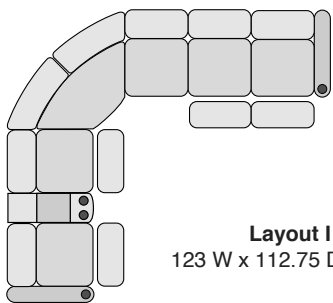

OCTANE BLISS HEAT & MASSAGE

SPECIFICATIONS

Right Arm Recliner
30.75 W x 39 D x 44 H

Left Arm Recliner
30.75 W x 39 D x 44 H

Armless Recliner
23.75 W x 39 D x 44 H

Armless Chair
23.75 W x 39 D x 44 H

Straight Console
13.5 W x 39 D x 44 H

**Chair with
Drop Down Table**
23.5 W x 39 D x 44 H

Corner Chair
44.75 W x 44.75 D x 44 H

MOST POPULAR PRESET LAYOUTS

Build a custom layout of your own choosing, or select one of our most popular preset layouts from the options below.

Layout A
99 W x 99.25 D x 44 H

Layout B
99.25 W x 99.25 D x 44 H

Layout C
122.75 W x 99.25 D x 44 H

Layout D
99 W x 123 D x 44 H

Layout E
99.25 W x 123 D x 44 H

Layout F
123 W x 99.25 D x 44 H

Layout G
112.75 W x 122.75 D x 44 H

Layout H
122.75 W x 112.75 D x 44 H

Layout I
123 W x 112.75 D x 44 H

Layout J
112.75 W x 123 D x 44 H

Layout K
122.75 W x 123 D x 44 H

Layout L
123 W x 123 D x 44 H