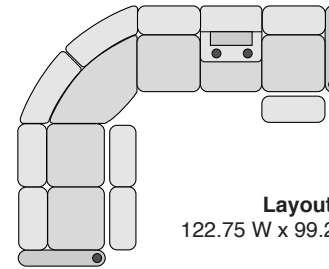

OCTANE BLISS HEAT & MASSAGE

SPECIFICATIONS

Right Arm Recliner
30.75 W x 39 D x 44 H

Left Arm Recliner
30.75 W x 39 D x 44 H

Armless Recliner
23.75 W x 39 D x 44 H

Armless Chair
23.75 W x 39 D x 44 H

Straight Console
13.5 W x 39 D x 44 H

**Chair with
Drop Down Table**
23.5 W x 39 D x 44 H

Corner Chair
44.75 W x 44.75 D x 44 H

MOST POPULAR PRESET LAYOUTS

Build a custom layout of your own choosing, or select one of our most popular preset layouts from the options below.

Layout A
99 W x 99.25 D x 44 H

Layout B
99.25 W x 99.25 D x 44 H

Layout C
122.75 W x 99.25 D x 44 H

Layout D
99 W x 123 D x 44 H

Layout E
99.25 W x 123 D x 44 H

Layout F
123 W x 99.25 D x 44 H

Layout G
112.75 W x 122.75 D x 44 H

Layout H
122.75 W x 112.75 D x 44 H

Layout I
123 W x 112.75 D x 44 H

Layout J
112.75 W x 123 D x 44 H

Layout K
122.75 W x 123 D x 44 H

Layout L
123 W x 123 D x 44 H