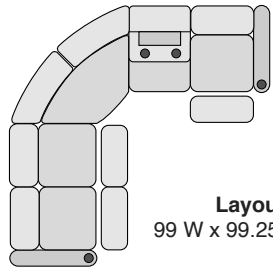

OCTANE BLISS HEAT & MASSAGE

SPECIFICATIONS

Right Arm Recliner
30.75 W x 39 D x 44 H

Left Arm Recliner
30.75 W x 39 D x 44 H

Armless Recliner
23.75 W x 39 D x 44 H

Armless Chair
23.75 W x 39 D x 44 H

Straight Console
13.5 W x 39 D x 44 H

**Chair with
Drop Down Table**
23.5 W x 39 D x 44 H

Corner Chair
44.75 W x 44.75 D x 44 H

MOST POPULAR PRESET LAYOUTS

Build a custom layout of your own choosing, or select one of our most popular preset layouts from the options below.

Layout A
99 W x 99.25 D x 44 H

Layout B
99.25 W x 99.25 D x 44 H

Layout C
122.75 W x 99.25 D x 44 H

Layout D
99 W x 123 D x 44 H

Layout E
99.25 W x 123 D x 44 H

Layout F
123 W x 99.25 D x 44 H

Layout G
112.75 W x 122.75 D x 44 H

Layout H
122.75 W x 112.75 D x 44 H

Layout I
123 W x 112.75 D x 44 H

Layout J
112.75 W x 123 D x 44 H

Layout K
122.75 W x 123 D x 44 H

Layout L
123 W x 123 D x 44 H