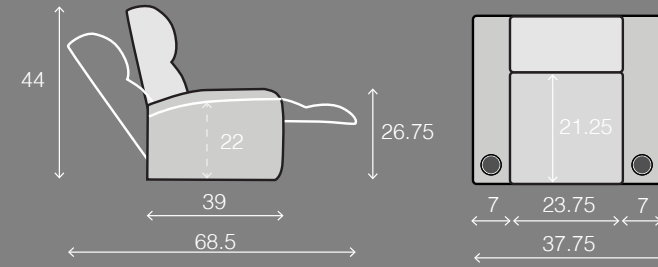

OCTANE BLISS HEAT & MASSAGE

SPECIFICATIONS

Right Arm Recliner
30.75 W x 39 D x 44 H

Left Arm Recliner
30.75 W x 39 D x 44 H

Armless Recliner
23.75 W x 39 D x 44 H

Armless Chair
23.75 W x 39 D x 44 H

Straight Console
13.5 W x 39 D x 44 H

**Chair with
Drop Down Table**
23.5 W x 39 D x 44 H

Corner Chair
44.75 W x 44.75 D x 44 H

MOST POPULAR PRESET LAYOUTS

Build a custom layout of your own choosing, or select one of our most popular preset layouts from the options below.

Layout A
99 W x 99.25 D x 44 H

Layout B
99.25 W x 99.25 D x 44 H

Layout C
122.75 W x 99.25 D x 44 H

Layout D
99 W x 123 D x 44 H

Layout E
99.25 W x 123 D x 44 H

Layout F
123 W x 99.25 D x 44 H

Layout G
112.75 W x 122.75 D x 44 H

Layout H
122.75 W x 112.75 D x 44 H

Layout I
123 W x 112.75 D x 44 H

Layout J
112.75 W x 123 D x 44 H

Layout K
122.75 W x 123 D x 44 H

Layout L
123 W x 123 D x 44 H