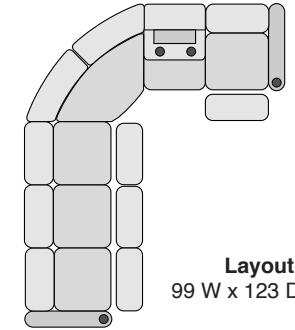

OCTANE BLISS HEAT & MASSAGE

SPECIFICATIONS

Right Arm Recliner
30.75 W x 39 D x 44 H

Left Arm Recliner
30.75 W x 39 D x 44 H

Armless Recliner
23.75 W x 39 D x 44 H

Armless Chair
23.75 W x 39 D x 44 H

Straight Console
13.5 W x 39 D x 44 H

**Chair with
Drop Down Table**
23.5 W x 39 D x 44 H

Corner Chair
44.75 W x 44.75 D x 44 H

MOST POPULAR PRESET LAYOUTS

Build a custom layout of your own choosing, or select one of our most popular preset layouts from the options below.

Layout A
99 W x 99.25 D x 44 H

Layout B
99.25 W x 99.25 D x 44 H

Layout C
122.75 W x 99.25 D x 44 H

Layout D
99 W x 123 D x 44 H

Layout E
99.25 W x 123 D x 44 H

Layout F
123 W x 99.25 D x 44 H

Layout G
112.75 W x 122.75 D x 44 H

Layout H
122.75 W x 112.75 D x 44 H

Layout I
123 W x 112.75 D x 44 H

Layout J
112.75 W x 123 D x 44 H

Layout K
122.75 W x 123 D x 44 H

Layout L
123 W x 123 D x 44 H