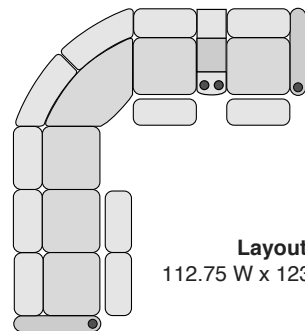

OCTANE BLISS HEAT & MASSAGE

SPECIFICATIONS

Right Arm Recliner
30.75 W x 39 D x 44 H

Left Arm Recliner
30.75 W x 39 D x 44 H

Armless Recliner
23.75 W x 39 D x 44 H

Armless Chair
23.75 W x 39 D x 44 H

Straight Console
13.5 W x 39 D x 44 H

**Chair with
Drop Down Table**
23.5 W x 39 D x 44 H

Corner Chair
44.75 W x 44.75 D x 44 H

MOST POPULAR PRESET LAYOUTS

Build a custom layout of your own choosing, or select one of our most popular preset layouts from the options below.

Layout A
99 W x 99.25 D x 44 H

Layout B
99.25 W x 99.25 D x 44 H

Layout C
122.75 W x 99.25 D x 44 H

Layout D
99 W x 123 D x 44 H

Layout E
99.25 W x 123 D x 44 H

Layout F
123 W x 99.25 D x 44 H

Layout G
112.75 W x 122.75 D x 44 H

Layout H
122.75 W x 112.75 D x 44 H

Layout I
123 W x 112.75 D x 44 H

Layout J
112.75 W x 123 D x 44 H

Layout K
122.75 W x 123 D x 44 H

Layout L
123 W x 123 D x 44 H