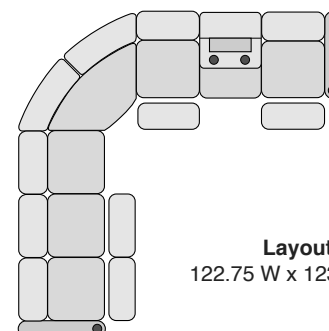

OCTANE BLISS HEAT & MASSAGE

SPECIFICATIONS

Right Arm Recliner
30.75 W x 39 D x 44 H

Left Arm Recliner
30.75 W x 39 D x 44 H

Armless Recliner
23.75 W x 39 D x 44 H

Armless Chair
23.75 W x 39 D x 44 H

Straight Console
13.5 W x 39 D x 44 H

**Chair with
Drop Down Table**
23.5 W x 39 D x 44 H

Corner Chair
44.75 W x 44.75 D x 44 H

MOST POPULAR PRESET LAYOUTS

Build a custom layout of your own choosing, or select one of our most popular preset layouts from the options below.

Layout A
99 W x 99.25 D x 44 H

Layout B
99.25 W x 99.25 D x 44 H

Layout C
122.75 W x 99.25 D x 44 H

Layout D
99 W x 123 D x 44 H

Layout E
99.25 W x 123 D x 44 H

Layout F
123 W x 99.25 D x 44 H

Layout G
112.75 W x 122.75 D x 44 H

Layout H
122.75 W x 112.75 D x 44 H

Layout I
123 W x 112.75 D x 44 H

Layout J
112.75 W x 123 D x 44 H

Layout K
122.75 W x 123 D x 44 H

Layout L
123 W x 123 D x 44 H