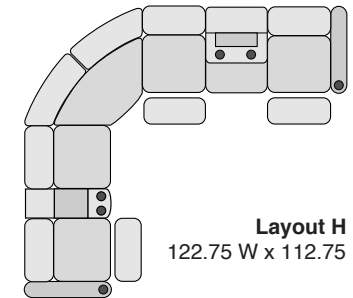

OCTANE BLISS HEAT & MASSAGE

SPECIFICATIONS

Right Arm Recliner
30.75 W x 39 D x 44 H

Left Arm Recliner
30.75 W x 39 D x 44 H

Armless Recliner
23.75 W x 39 D x 44 H

Armless Chair
23.75 W x 39 D x 44 H

Straight Console
13.5 W x 39 D x 44 H

**Chair with
Drop Down Table**
23.5 W x 39 D x 44 H

Corner Chair
44.75 W x 44.75 D x 44 H

MOST POPULAR PRESET LAYOUTS

Build a custom layout of your own choosing, or select one of our most popular preset layouts from the options below.

Layout A
99 W x 99.25 D x 44 H

Layout B
99.25 W x 99.25 D x 44 H

Layout C
122.75 W x 99.25 D x 44 H

Layout D
99 W x 123 D x 44 H

Layout E
99.25 W x 123 D x 44 H

Layout F
123 W x 99.25 D x 44 H

Layout G
112.75 W x 122.75 D x 44 H

Layout H
122.75 W x 112.75 D x 44 H

Layout I
123 W x 112.75 D x 44 H

Layout J
112.75 W x 123 D x 44 H

Layout K
122.75 W x 123 D x 44 H

Layout L
123 W x 123 D x 44 H