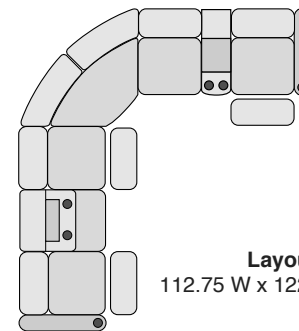

OCTANE BLISS HEAT & MASSAGE

SPECIFICATIONS

Right Arm Recliner
30.75 W x 39 D x 44 H

Left Arm Recliner
30.75 W x 39 D x 44 H

Armless Recliner
23.75 W x 39 D x 44 H

Armless Chair
23.75 W x 39 D x 44 H

Straight Console
13.5 W x 39 D x 44 H

**Chair with
Drop Down Table**
23.5 W x 39 D x 44 H

Corner Chair
44.75 W x 44.75 D x 44 H

MOST POPULAR PRESET LAYOUTS

Build a custom layout of your own choosing, or select one of our most popular preset layouts from the options below.

Layout A
99 W x 99.25 D x 44 H

Layout B
99.25 W x 99.25 D x 44 H

Layout C
122.75 W x 99.25 D x 44 H

Layout D
99 W x 123 D x 44 H

Layout E
99.25 W x 123 D x 44 H

Layout F
123 W x 99.25 D x 44 H

Layout G
112.75 W x 122.75 D x 44 H

Layout H
122.75 W x 112.75 D x 44 H

Layout I
123 W x 112.75 D x 44 H

Layout J
112.75 W x 123 D x 44 H

Layout K
122.75 W x 123 D x 44 H

Layout L
123 W x 123 D x 44 H