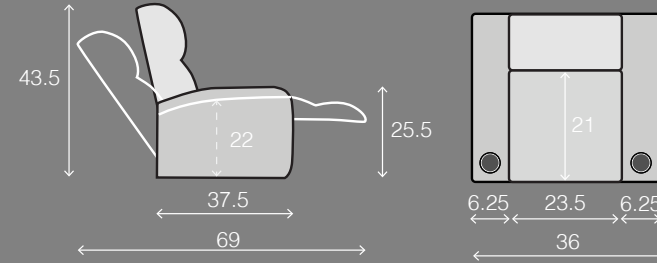

# OCTANE FLEX HR SERIES

**Right Arm Recliner**  
30 W x 37.5 D x 43.5 H

**Left Arm Recliner**  
30 W x 37.5 D x 43.5 H

**Armless Recliner**  
23.5 W x 37.5 D x 43.5 H

**Armless Chair**  
23.5 W x 37.5 D x 43.5 H

**Straight Console**  
13.5 W x 37.5 D x 43.5 H

**Chair with Drop Down Table**  
23.5 W x 37.5 D x 43.5 H

**Corner Chair**  
44.75 W x 44.75 D x 43.5 H

## MOST POPULAR PRESET LAYOUTS

Build a custom layout of your own choosing, or select one of our most popular preset layouts from the options below.

**Layout A**  
98.25 W x 98.25 D x 43.5 H

**Layout B**  
98.25 W x 98.25 D x 43.5 H

**Layout C**  
121.75 W x 98.25 D x 43.5 H

**Layout D**  
98.25 W x 121.75 D x 43.5 H

**Layout E**  
98.25 W x 121.75 D x 43.5 H

**Layout F**  
121.75 W x 98.25 D x 43.5 H

**Layout G**  
111.75 W x 121.75 D x 43.5 H