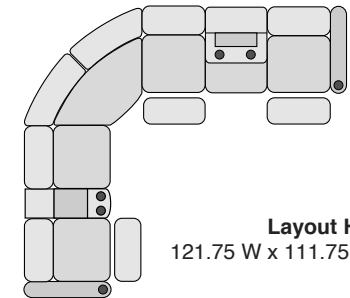

**Straight Console**  
13.5 W x 37.5 D x 43.5 H

**Chair with Drop Down Table**  
23.5 W x 37.5 D x 43.5 H

**Corner Chair**  
44.75 W x 44.75 D x 43.5 H

## MOST POPULAR PRESET LAYOUTS

Build a custom layout of your own choosing, or select one of our most popular preset layouts from the options below.

**Layout A**  
98.25 W x 98.25 D x 43.5 H

**Layout B**  
98.25 W x 98.25 D x 43.5 H

**Layout C**  
121.75 W x 98.25 D x 43.5 H

**Layout D**  
98.25 W x 121.75 D x 43.5 H

**Layout E**  
98.25 W x 121.75 D x 43.5 H

**Layout F**  
121.75 W x 98.25 D x 43.5 H

**Layout G**  
111.75 W x 121.75 D x 43.5 H

**Layout H**  
121.75 W x 111.75 D x 43.5 H

**Layout I**  
121.75 W x 111.75 D x 43.5 H

**Layout J**  
111.75 W x 121.75 D x 43.5 H

**Layout K**  
121.75 W x 121.75 D x 43.5 H

**Layout L**  
121.75 W x 121.75 D x 43.5 H