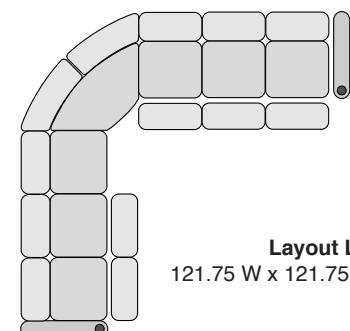

**Straight Console**  
13.5 W x 37.5 D x 43.5 H

**Chair with Drop Down Table**  
23.5 W x 37.5 D x 43.5 H

**Corner Chair**  
44.75 W x 44.75 D x 43.5 H

## MOST POPULAR PRESET LAYOUTS

Build a custom layout of your own choosing, or select one of our most popular preset layouts from the options below.

**Layout A**  
98.25 W x 98.25 D x 43.5 H

**Layout B**  
98.25 W x 98.25 D x 43.5 H

**Layout C**  
121.75 W x 98.25 D x 43.5 H

**Layout D**  
98.25 W x 121.75 D x 43.5 H

**Layout E**  
98.25 W x 121.75 D x 43.5 H

**Layout F**  
121.75 W x 98.25 D x 43.5 H

**Layout G**  
111.75 W x 121.75 D x 43.5 H

**Layout H**  
121.75 W x 111.75 D x 43.5 H

**Layout I**  
121.75 W x 111.75 D x 43.5 H

**Layout J**  
111.75 W x 121.75 D x 43.5 H

**Layout K**  
121.75 W x 121.75 D x 43.5 H

**Layout L**  
121.75 W x 121.75 D x 43.5 H