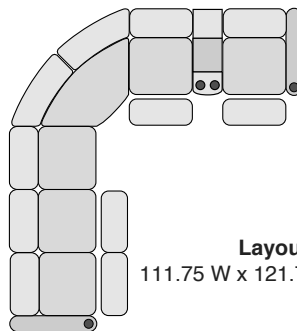

**Straight Console**  
13.5 W x 37.5 D x 43.5 H

**Chair with Drop Down Table**  
23.5 W x 37.5 D x 43.5 H

**Corner Chair**  
44.75 W x 44.75 D x 43.5 H

## MOST POPULAR PRESET LAYOUTS

Build a custom layout of your own choosing, or select one of our most popular preset layouts from the options below.

**Layout A**  
98.25 W x 98.25 D x 43.5 H

**Layout B**  
98.25 W x 98.25 D x 43.5 H

**Layout C**  
121.75 W x 98.25 D x 43.5 H

**Layout D**  
98.25 W x 121.75 D x 43.5 H

**Layout E**  
98.25 W x 121.75 D x 43.5 H

**Layout F**  
121.75 W x 98.25 D x 43.5 H

**Layout G**  
111.75 W x 121.75 D x 43.5 H

**Layout H**  
121.75 W x 111.75 D x 43.5 H

**Layout I**  
121.75 W x 111.75 D x 43.5 H

**Layout J**  
111.75 W x 121.75 D x 43.5 H

**Layout K**  
121.75 W x 121.75 D x 43.5 H

**Layout L**  
121.75 W x 121.75 D x 43.5 H