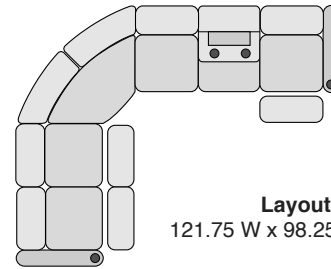

**Straight Console**  
13.5 W x 37.5 D x 43.5 H

**Chair with Drop Down Table**  
23.5 W x 37.5 D x 43.5 H

**Corner Chair**  
44.75 W x 44.75 D x 43.5 H

## MOST POPULAR PRESET LAYOUTS

Build a custom layout of your own choosing, or select one of our most popular preset layouts from the options below.

**Layout A**  
98.25 W x 98.25 D x 43.5 H

**Layout B**  
98.25 W x 98.25 D x 43.5 H

**Layout C**  
121.75 W x 98.25 D x 43.5 H

**Layout D**  
98.25 W x 121.75 D x 43.5 H

**Layout E**  
98.25 W x 121.75 D x 43.5 H

**Layout F**  
121.75 W x 98.25 D x 43.5 H

**Layout G**  
111.75 W x 121.75 D x 43.5 H

**Layout H**  
121.75 W x 111.75 D x 43.5 H

**Layout I**  
121.75 W x 111.75 D x 43.5 H

**Layout J**  
111.75 W x 121.75 D x 43.5 H

**Layout K**  
121.75 W x 121.75 D x 43.5 H

**Layout L**  
121.75 W x 121.75 D x 43.5 H