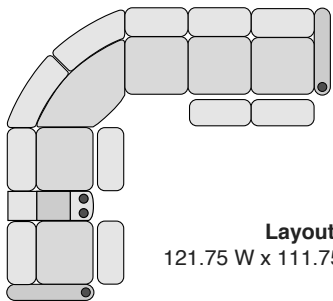

**Straight Console**  
13.5 W x 37.5 D x 43.5 H

**Chair with Drop Down Table**  
23.5 W x 37.5 D x 43.5 H

**Corner Chair**  
44.75 W x 44.75 D x 43.5 H

## MOST POPULAR PRESET LAYOUTS

Build a custom layout of your own choosing, or select one of our most popular preset layouts from the options below.

**Layout A**  
98.25 W x 98.25 D x 43.5 H

**Layout B**  
98.25 W x 98.25 D x 43.5 H

**Layout C**  
121.75 W x 98.25 D x 43.5 H

**Layout D**  
98.25 W x 121.75 D x 43.5 H

**Layout E**  
98.25 W x 121.75 D x 43.5 H

**Layout F**  
121.75 W x 98.25 D x 43.5 H

**Layout G**  
111.75 W x 121.75 D x 43.5 H

**Layout H**  
121.75 W x 111.75 D x 43.5 H

**Layout I**  
121.75 W x 111.75 D x 43.5 H

**Layout J**  
111.75 W x 121.75 D x 43.5 H

**Layout K**  
121.75 W x 121.75 D x 43.5 H

**Layout L**  
121.75 W x 121.75 D x 43.5 H