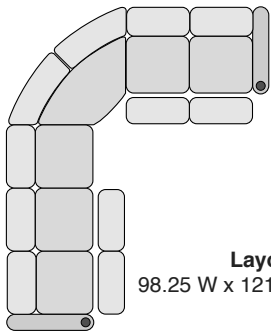

**Straight Console**  
13.5 W x 37.5 D x 43.5 H

**Chair with Drop Down Table**  
23.5 W x 37.5 D x 43.5 H

**Corner Chair**  
44.75 W x 44.75 D x 43.5 H

## MOST POPULAR PRESET LAYOUTS

Build a custom layout of your own choosing, or select one of our most popular preset layouts from the options below.

**Layout A**  
98.25 W x 98.25 D x 43.5 H

**Layout B**  
98.25 W x 98.25 D x 43.5 H

**Layout C**  
121.75 W x 98.25 D x 43.5 H

**Layout D**  
98.25 W x 121.75 D x 43.5 H

**Layout E**  
98.25 W x 121.75 D x 43.5 H

**Layout F**  
121.75 W x 98.25 D x 43.5 H

**Layout G**  
111.75 W x 121.75 D x 43.5 H

**Layout H**  
121.75 W x 111.75 D x 43.5 H

**Layout I**  
121.75 W x 111.75 D x 43.5 H

**Layout J**  
111.75 W x 121.75 D x 43.5 H

**Layout K**  
121.75 W x 121.75 D x 43.5 H

**Layout L**  
121.75 W x 121.75 D x 43.5 H