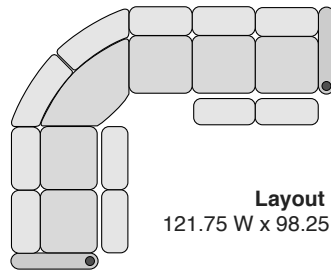

**Straight Console**  
13.5 W x 37.5 D x 43.5 H

**Chair with Drop Down Table**  
23.5 W x 37.5 D x 43.5 H

**Corner Chair**  
44.75 W x 44.75 D x 43.5 H

## MOST POPULAR PRESET LAYOUTS

Build a custom layout of your own choosing, or select one of our most popular preset layouts from the options below.

**Layout A**  
98.25 W x 98.25 D x 43.5 H

**Layout B**  
98.25 W x 98.25 D x 43.5 H

**Layout C**  
121.75 W x 98.25 D x 43.5 H

**Layout D**  
98.25 W x 121.75 D x 43.5 H

**Layout E**  
98.25 W x 121.75 D x 43.5 H

**Layout F**  
121.75 W x 98.25 D x 43.5 H

**Layout G**  
111.75 W x 121.75 D x 43.5 H

**Layout H**  
121.75 W x 111.75 D x 43.5 H

**Layout I**  
121.75 W x 111.75 D x 43.5 H

**Layout J**  
111.75 W x 121.75 D x 43.5 H

**Layout K**  
121.75 W x 121.75 D x 43.5 H

**Layout L**  
121.75 W x 121.75 D x 43.5 H