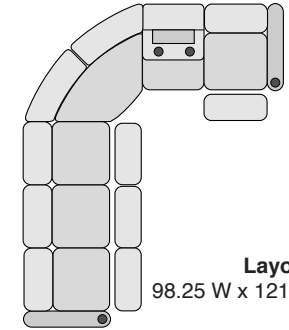

**Straight Console**  
13.5 W x 37.5 D x 43.5 H

**Chair with Drop Down Table**  
23.5 W x 37.5 D x 43.5 H

**Corner Chair**  
44.75 W x 44.75 D x 43.5 H

## MOST POPULAR PRESET LAYOUTS

Build a custom layout of your own choosing, or select one of our most popular preset layouts from the options below.

**Layout A**  
98.25 W x 98.25 D x 43.5 H

**Layout B**  
98.25 W x 98.25 D x 43.5 H

**Layout C**  
121.75 W x 98.25 D x 43.5 H

**Layout D**  
98.25 W x 121.75 D x 43.5 H

**Layout E**  
98.25 W x 121.75 D x 43.5 H

**Layout F**  
121.75 W x 98.25 D x 43.5 H

**Layout G**  
111.75 W x 121.75 D x 43.5 H

**Layout H**  
121.75 W x 111.75 D x 43.5 H

**Layout I**  
121.75 W x 111.75 D x 43.5 H

**Layout J**  
111.75 W x 121.75 D x 43.5 H

**Layout K**  
121.75 W x 121.75 D x 43.5 H

**Layout L**  
121.75 W x 121.75 D x 43.5 H