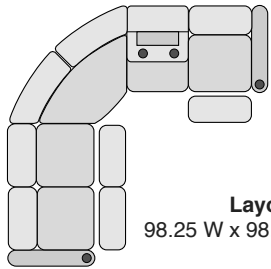

# OCTANE FLEX HR SERIES

**Right Arm Recliner**  
30 W x 37.5 D x 43.5 H

**Left Arm Recliner**  
30 W x 37.5 D x 43.5 H

**Armless Recliner**  
23.5 W x 37.5 D x 43.5 H

**Armless Chair**  
23.5 W x 37.5 D x 43.5 H

**Straight Console**  
13.5 W x 37.5 D x 43.5 H

**Chair with Drop Down Table**  
23.5 W x 37.5 D x 43.5 H

**Corner Chair**  
44.75 W x 44.75 D x 43.5 H

## MOST POPULAR PRESET LAYOUTS

Build a custom layout of your own choosing, or select one of our most popular preset layouts from the options below.

**Layout A**  
98.25 W x 98.25 D x 43.5 H

**Layout B**  
98.25 W x 98.25 D x 43.5 H

**Layout H**  
121.75 W x 111.75 D x 43.5 H

**Layout I**  
121.75 W x 111.75 D x 43.5 H

**Layout J**  
111.75 W x 121.75 D x 43.5 H

**Layout K**  
121.75 W x 121.75 D x 43.5 H

**Layout L**  
121.75 W x 121.75 D x 43.5 H