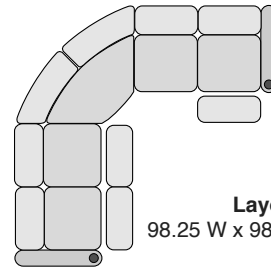

# OCTANE FLEX HR SERIES

**Right Arm Recliner**  
30 W x 37.5 D x 43.5 H

**Left Arm Recliner**  
30 W x 37.5 D x 43.5 H

**Armless Recliner**  
23.5 W x 37.5 D x 43.5 H

**Armless Chair**  
23.5 W x 37.5 D x 43.5 H

**Straight Console**  
13.5 W x 37.5 D x 43.5 H

**Chair with Drop Down Table**  
23.5 W x 37.5 D x 43.5 H

**Corner Chair**  
44.75 W x 44.75 D x 43.5 H

## MOST POPULAR PRESET LAYOUTS

Build a custom layout of your own choosing, or select one of our most popular preset layouts from the options below.

**Layout A**  
98.25 W x 98.25 D x 43.5 H

**Layout B**  
98.25 W x 98.25 D x 43.5 H

**Layout C**  
121.75 W x 98.25 D x 43.5 H

**Layout D**  
98.25 W x 121.75 D x 43.5 H

**Layout E**  
98.25 W x 121.75 D x 43.5 H

**Layout F**  
121.75 W x 98.25 D x 43.5 H

**Layout G**  
111.75 W x 121.75 D x 43.5 H