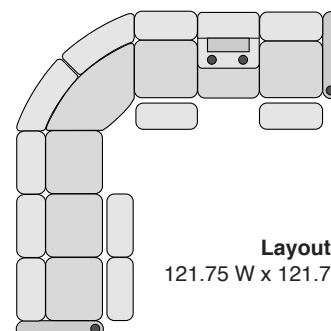

**Straight Console**  
13.5 W x 37.5 D x 43.5 H

**Chair with Drop Down Table**  
23.5 W x 37.5 D x 43.5 H

**Corner Chair**  
44.75 W x 44.75 D x 43.5 H

## MOST POPULAR PRESET LAYOUTS

Build a custom layout of your own choosing, or select one of our most popular preset layouts from the options below.

**Layout A**  
98.25 W x 98.25 D x 43.5 H

**Layout B**  
98.25 W x 98.25 D x 43.5 H

**Layout C**  
121.75 W x 98.25 D x 43.5 H

**Layout D**  
98.25 W x 121.75 D x 43.5 H

**Layout E**  
98.25 W x 121.75 D x 43.5 H

**Layout F**  
121.75 W x 98.25 D x 43.5 H

**Layout G**  
111.75 W x 121.75 D x 43.5 H

**Layout H**  
121.75 W x 111.75 D x 43.5 H

**Layout I**  
121.75 W x 111.75 D x 43.5 H

**Layout J**  
111.75 W x 121.75 D x 43.5 H

**Layout K**  
121.75 W x 121.75 D x 43.5 H

**Layout L**  
121.75 W x 121.75 D x 43.5 H