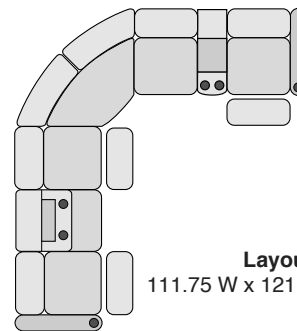

**Straight Console**  
13.5 W x 37.5 D x 43.5 H

**Chair with Drop Down Table**  
23.5 W x 37.5 D x 43.5 H

**Corner Chair**  
44.75 W x 44.75 D x 43.5 H

## MOST POPULAR PRESET LAYOUTS

Build a custom layout of your own choosing, or select one of our most popular preset layouts from the options below.

**Layout A**  
98.25 W x 98.25 D x 43.5 H

**Layout B**  
98.25 W x 98.25 D x 43.5 H

**Layout C**  
121.75 W x 98.25 D x 43.5 H

**Layout D**  
98.25 W x 121.75 D x 43.5 H

**Layout E**  
98.25 W x 121.75 D x 43.5 H

**Layout F**  
121.75 W x 98.25 D x 43.5 H

**Layout G**  
111.75 W x 121.75 D x 43.5 H

**Layout H**  
121.75 W x 111.75 D x 43.5 H

**Layout I**  
121.75 W x 111.75 D x 43.5 H

**Layout J**  
111.75 W x 121.75 D x 43.5 H

**Layout K**  
121.75 W x 121.75 D x 43.5 H

**Layout L**  
121.75 W x 121.75 D x 43.5 H