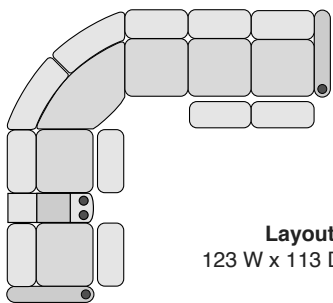

23.5 W x 39.75 D x 44 H

**Straight Console**

13.5 W x 39.75 D x 44 H

**Chair with Drop Down Table**

23.5 W x 39.75 D x 44 H

**Corner Chair**

45.75 W x 45.75 D x 44 H

## MOST POPULAR PRESET LAYOUTS

Build a custom layout of your own choosing, or select one of our most popular preset layouts from the options below.

**Layout A**

99.5 W x 99.5 D x 44 H

**Layout B**

99.5 W x 99.5 D x 44 H

**Layout C**

123 W x 99.5 D x 44 H

**Layout D**

99.5 W x 123 D x 44 H

**Layout E**

99.5 W x 123 D x 44 H

**Layout F**

123 W x 99.5 D x 44 H

**Layout G**

113 W x 123 D x 44 H

**Layout H**

123 W x 113 D x 44 H

**Layout I**

123 W x 113 D x 44 H

**Layout J**

113 W x 123 D x 44 H