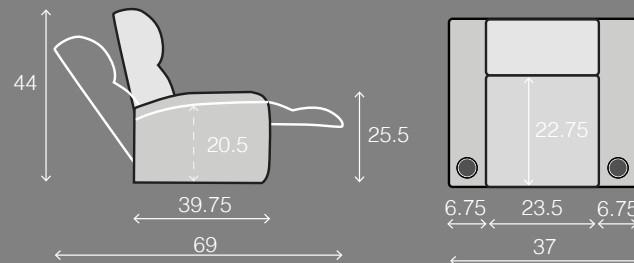

# OCTANE MAGNUM LHR SERIES

**Right Arm Recliner**

30.25 W x 39.75 D x 44 H

**Left Arm Recliner**

30.25 W x 39.75 D x 44 H

**Armless Recliner**

23.5 W x 39.75 D x 44 H

**Armless Chair**

23.5 W x 39.75 D x 44 H

**Straight Console**

13.5 W x 39.75 D x 44 H

**Chair with Drop Down Table**

23.5 W x 39.75 D x 44 H

**Corner Chair**

45.75 W x 45.75 D x 44 H

## MOST POPULAR PRESET LAYOUTS

Build a custom layout of your own choosing, or select one of our most popular preset layouts from the options below.

**Layout A**

99.5 W x 99.5 D x 44 H

**Layout B**

99.5 W x 99.5 D x 44 H

**Layout K**

123 W x 123 D x 44 H

**Layout L**

123 W x 123 D x 44 H