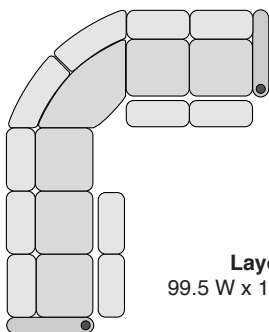

23.5 W x 39.75 D x 44 H

**Straight Console**

13.5 W x 39.75 D x 44 H

**Chair with Drop Down Table**

23.5 W x 39.75 D x 44 H

**Corner Chair**

45.75 W x 45.75 D x 44 H

## MOST POPULAR PRESET LAYOUTS

Build a custom layout of your own choosing, or select one of our most popular preset layouts from the options below.

**Layout A**

99.5 W x 99.5 D x 44 H

**Layout B**

99.5 W x 99.5 D x 44 H

**Layout C**

123 W x 99.5 D x 44 H

**Layout D**

99.5 W x 123 D x 44 H

**Layout E**

99.5 W x 123 D x 44 H

**Layout F**

123 W x 99.5 D x 44 H

**Layout G**

113 W x 123 D x 44 H

**Layout H**

123 W x 113 D x 44 H

**Layout I**

123 W x 113 D x 44 H

**Layout J**

113 W x 123 D x 44 H