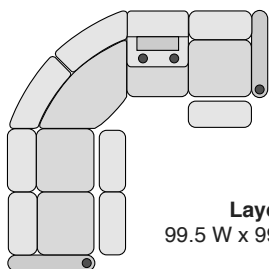

# OCTANE MAGNUM LHR SERIES

**Right Arm Recliner**

30.25 W x 39.75 D x 44 H

**Left Arm Recliner**

30.25 W x 39.75 D x 44 H

**Armless Recliner**

23.5 W x 39.75 D x 44 H

**Armless Chair**

23.5 W x 39.75 D x 44 H

**Straight Console**

13.5 W x 39.75 D x 44 H

**Chair with Drop Down Table**

23.5 W x 39.75 D x 44 H

**Corner Chair**

45.75 W x 45.75 D x 44 H

## MOST POPULAR PRESET LAYOUTS

Build a custom layout of your own choosing, or select one of our most popular preset layouts from the options below.

**Layout A**

99.5 W x 99.5 D x 44 H

**Layout B**

99.5 W x 99.5 D x 44 H

**Layout K**

123 W x 123 D x 44 H

**Layout L**

123 W x 123 D x 44 H