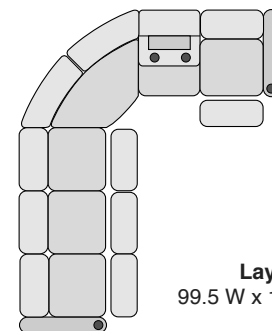

23.5 W x 39.75 D x 44 H

**Straight Console**

13.5 W x 39.75 D x 44 H

**Chair with Drop Down Table**

23.5 W x 39.75 D x 44 H

**Corner Chair**

45.75 W x 45.75 D x 44 H

## MOST POPULAR PRESET LAYOUTS

Build a custom layout of your own choosing, or select one of our most popular preset layouts from the options below.

**Layout A**

99.5 W x 99.5 D x 44 H

**Layout B**

99.5 W x 99.5 D x 44 H

**Layout C**

123 W x 99.5 D x 44 H

**Layout D**

99.5 W x 123 D x 44 H

**Layout E**

99.5 W x 123 D x 44 H

**Layout F**

123 W x 99.5 D x 44 H

**Layout G**

113 W x 123 D x 44 H

**Layout H**

123 W x 113 D x 44 H

**Layout I**

123 W x 113 D x 44 H

**Layout J**

113 W x 123 D x 44 H