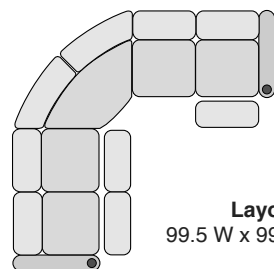

# OCTANE MAGNUM LHR SERIES

**Right Arm Recliner**

30.25 W x 39.75 D x 44 H

**Left Arm Recliner**

30.25 W x 39.75 D x 44 H

**Armless Recliner**

23.5 W x 39.75 D x 44 H

**Armless Chair**

23.5 W x 39.75 D x 44 H

**Straight Console**

13.5 W x 39.75 D x 44 H

**Chair with Drop Down Table**

23.5 W x 39.75 D x 44 H

**Corner Chair**

45.75 W x 45.75 D x 44 H

## MOST POPULAR PRESET LAYOUTS

Build a custom layout of your own choosing, or select one of our most popular preset layouts from the options below.

**Layout A**

99.5 W x 99.5 D x 44 H

**Layout B**

99.5 W x 99.5 D x 44 H

**Layout C**

123 W x 99.5 D x 44 H

**Layout D**

99.5 W x 123 D x 44 H

**Layout E**

99.5 W x 123 D x 44 H

**Layout F**

123 W x 99.5 D x 44 H