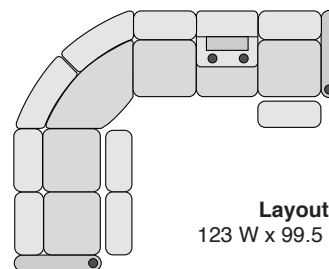

23.5 W x 39.75 D x 44 H

**Straight Console**

13.5 W x 39.75 D x 44 H

**Chair with Drop Down Table**

23.5 W x 39.75 D x 44 H

**Corner Chair**

45.75 W x 45.75 D x 44 H

## MOST POPULAR PRESET LAYOUTS

Build a custom layout of your own choosing, or select one of our most popular preset layouts from the options below.

**Layout A**

99.5 W x 99.5 D x 44 H

**Layout B**

99.5 W x 99.5 D x 44 H

**Layout C**

123 W x 99.5 D x 44 H

**Layout D**

99.5 W x 123 D x 44 H

**Layout E**

99.5 W x 123 D x 44 H

**Layout F**

123 W x 99.5 D x 44 H

**Layout G**

113 W x 123 D x 44 H

**Layout H**

123 W x 113 D x 44 H

**Layout I**

123 W x 113 D x 44 H

**Layout J**

113 W x 123 D x 44 H