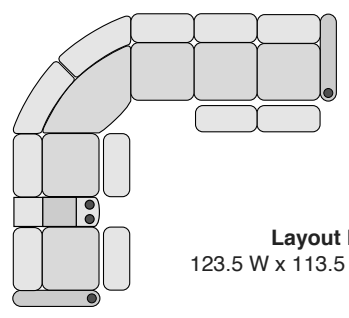

OCTANE OASIS LHR HEAT & MASSAGE

SPECIFICATIONS

Right Arm Recliner
30.5 W x 39 D x 44 H

Left Arm Recliner
30.5 W x 39 D x 44 H

Armless Recliner
23.5 W x 39 D x 44 H

Armless Chair
23.5 W x 39 D x 44 H

Straight Console
13.5 W x 39 D x 44 H

Chair with Drop Down Table
23.5 W x 39 D x 44 H

Corner Chair
46 W x 46 D x 44 H

MOST POPULAR PRESET LAYOUTS

Build a custom layout of your own choosing, or select one of our most popular preset layouts from the options below.

Layout A
100 W x 100 D x 44 H

Layout B
100 W x 100 D x 44 H

Layout C
123.5 W x 100 D x 44 H

Layout D
100 W x 123.5 D x 44 H

Layout E
100 W x 123.5 D x 44 H

Layout F
123.5 W x 100 D x 44 H

Layout G
113.5 W x 123.5 D x 44 H

Layout H
123.5 W x 113.5 D x 44 H

Layout I
123.5 W x 113.5 D x 44 H

Layout J
113.5 W x 123.5 D x 44 H

Layout K
123.5 W x 123.5 D x 44 H

Layout L
123.5 W x 123.5 D x 44 H

Specifications are correct at time of printing and are subject to change without notice.