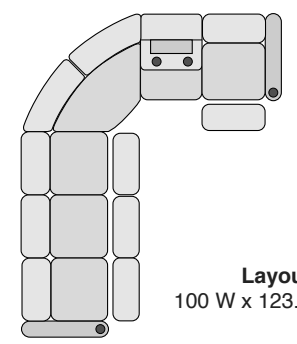

OCTANE OASIS LHR HEAT & MASSAGE

SPECIFICATIONS

Right Arm Recliner
30.5 W x 39 D x 44 H

Left Arm Recliner
30.5 W x 39 D x 44 H

Armless Recliner
23.5 W x 39 D x 44 H

Armless Chair
23.5 W x 39 D x 44 H

Straight Console
13.5 W x 39 D x 44 H

Chair with Drop Down Table
23.5 W x 39 D x 44 H

Corner Chair
46 W x 46 D x 44 H

MOST POPULAR PRESET LAYOUTS

Build a custom layout of your own choosing, or select one of our most popular preset layouts from the options below.

Layout A
100 W x 100 D x 44 H

Layout B
100 W x 100 D x 44 H

Layout C
123.5 W x 100 D x 44 H

Layout D
100 W x 123.5 D x 44 H

Layout E
100 W x 123.5 D x 44 H

Layout F
123.5 W x 100 D x 44 H

Layout G
113.5 W x 123.5 D x 44 H

Layout H
123.5 W x 113.5 D x 44 H

Layout I
123.5 W x 113.5 D x 44 H

Layout J
113.5 W x 123.5 D x 44 H

Layout K
123.5 W x 123.5 D x 44 H

Layout L
123.5 W x 123.5 D x 44 H

Specifications are correct at time of printing and are subject to change without notice.