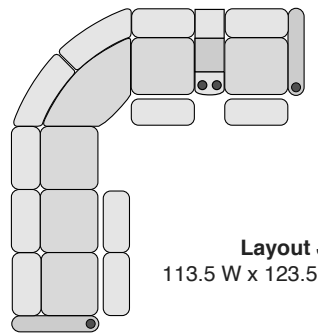

OCTANE OASIS LHR HEAT & MASSAGE

SPECIFICATIONS

Right Arm Recliner
30.5 W x 39 D x 44 H

Left Arm Recliner
30.5 W x 39 D x 44 H

Armless Recliner
23.5 W x 39 D x 44 H

Armless Chair
23.5 W x 39 D x 44 H

Straight Console
13.5 W x 39 D x 44 H

Chair with Drop Down Table
23.5 W x 39 D x 44 H

Corner Chair
46 W x 46 D x 44 H

MOST POPULAR PRESET LAYOUTS

Build a custom layout of your own choosing, or select one of our most popular preset layouts from the options below.

Layout A
100 W x 100 D x 44 H

Layout B
100 W x 100 D x 44 H

Layout C
123.5 W x 100 D x 44 H

Layout D
100 W x 123.5 D x 44 H

Layout E
100 W x 123.5 D x 44 H

Layout F
123.5 W x 100 D x 44 H

Layout G
113.5 W x 123.5 D x 44 H

Layout H
123.5 W x 113.5 D x 44 H

Layout I
123.5 W x 113.5 D x 44 H

Layout J
113.5 W x 123.5 D x 44 H

Layout K
123.5 W x 123.5 D x 44 H

Layout L
123.5 W x 123.5 D x 44 H

Specifications are correct at time of printing and are subject to change without notice.