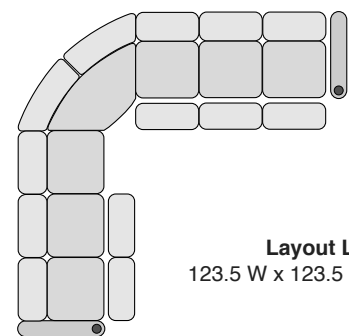

OCTANE OASIS LHR HEAT & MASSAGE

SPECIFICATIONS

Right Arm Recliner
30.5 W x 39 D x 44 H

Left Arm Recliner
30.5 W x 39 D x 44 H

Armless Recliner
23.5 W x 39 D x 44 H

Armless Chair
23.5 W x 39 D x 44 H

Straight Console
13.5 W x 39 D x 44 H

Chair with Drop Down Table
23.5 W x 39 D x 44 H

Corner Chair
46 W x 46 D x 44 H

MOST POPULAR PRESET LAYOUTS

Build a custom layout of your own choosing, or select one of our most popular preset layouts from the options below.

Layout A
100 W x 100 D x 44 H

Layout B
100 W x 100 D x 44 H

Layout C
123.5 W x 100 D x 44 H

Layout D
100 W x 123.5 D x 44 H

Layout E
100 W x 123.5 D x 44 H

Layout F
123.5 W x 100 D x 44 H

Layout G
113.5 W x 123.5 D x 44 H

Layout H
123.5 W x 113.5 D x 44 H

Layout I
123.5 W x 113.5 D x 44 H

Layout J
113.5 W x 123.5 D x 44 H

Layout K
123.5 W x 123.5 D x 44 H

Layout L
123.5 W x 123.5 D x 44 H

Specifications are correct at time of printing and are subject to change without notice.