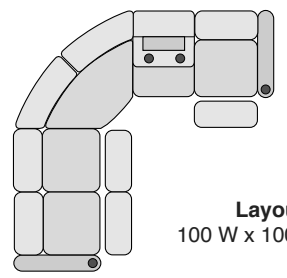

OCTANE OASIS LHR HEAT & MASSAGE

SPECIFICATIONS

Right Arm Recliner
30.5 W x 39 D x 44 H

Left Arm Recliner
30.5 W x 39 D x 44 H

Armless Recliner
23.5 W x 39 D x 44 H

Armless Chair
23.5 W x 39 D x 44 H

Straight Console
13.5 W x 39 D x 44 H

Chair with Drop Down Table
23.5 W x 39 D x 44 H

Corner Chair
46 W x 46 D x 44 H

MOST POPULAR PRESET LAYOUTS

Build a custom layout of your own choosing, or select one of our most popular preset layouts from the options below.

Layout A
100 W x 100 D x 44 H

Layout B
100 W x 100 D x 44 H

Layout C
123.5 W x 100 D x 44 H

Layout D
100 W x 123.5 D x 44 H

Layout E
100 W x 123.5 D x 44 H

Layout F
123.5 W x 100 D x 44 H

Layout G
113.5 W x 123.5 D x 44 H

Layout H
123.5 W x 113.5 D x 44 H

Layout I
123.5 W x 113.5 D x 44 H

Layout J
113.5 W x 123.5 D x 44 H

Layout K
123.5 W x 123.5 D x 44 H

Layout L
123.5 W x 123.5 D x 44 H

Specifications are correct at time of printing and are subject to change without notice.