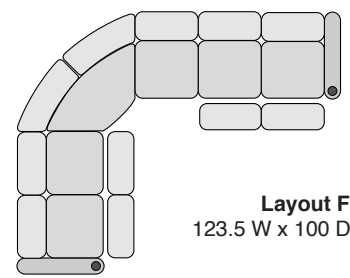

OCTANE OASIS LHR HEAT & MASSAGE

SPECIFICATIONS

Right Arm Recliner
30.5 W x 39 D x 44 H

Left Arm Recliner
30.5 W x 39 D x 44 H

Armless Recliner
23.5 W x 39 D x 44 H

Armless Chair
23.5 W x 39 D x 44 H

Straight Console
13.5 W x 39 D x 44 H

Chair with Drop Down Table
23.5 W x 39 D x 44 H

Corner Chair
46 W x 46 D x 44 H

MOST POPULAR PRESET LAYOUTS

Build a custom layout of your own choosing, or select one of our most popular preset layouts from the options below.

Layout A
100 W x 100 D x 44 H

Layout B
100 W x 100 D x 44 H

Layout C
123.5 W x 100 D x 44 H

Layout D
100 W x 123.5 D x 44 H

Layout E
100 W x 123.5 D x 44 H

Layout F
123.5 W x 100 D x 44 H

Layout G
113.5 W x 123.5 D x 44 H

Layout H
123.5 W x 113.5 D x 44 H

Layout I
123.5 W x 113.5 D x 44 H

Layout J
113.5 W x 123.5 D x 44 H

Layout K
123.5 W x 123.5 D x 44 H

Layout L
123.5 W x 123.5 D x 44 H

Specifications are correct at time of printing and are subject to change without notice.