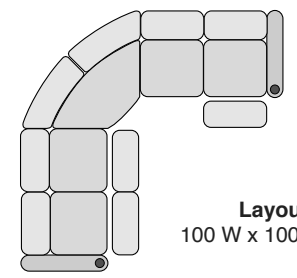

OCTANE OASIS LHR HEAT & MASSAGE

SPECIFICATIONS

Right Arm Recliner
30.5 W x 39 D x 44 H

Left Arm Recliner
30.5 W x 39 D x 44 H

Armless Recliner
23.5 W x 39 D x 44 H

Armless Chair
23.5 W x 39 D x 44 H

Straight Console
13.5 W x 39 D x 44 H

Chair with Drop Down Table
23.5 W x 39 D x 44 H

Corner Chair
46 W x 46 D x 44 H

MOST POPULAR PRESET LAYOUTS

Build a custom layout of your own choosing, or select one of our most popular preset layouts from the options below.

Layout A
100 W x 100 D x 44 H

Layout B
100 W x 100 D x 44 H

Layout C
123.5 W x 100 D x 44 H

Layout D
100 W x 123.5 D x 44 H

Layout E
100 W x 123.5 D x 44 H

Layout F
123.5 W x 100 D x 44 H

Layout G
113.5 W x 123.5 D x 44 H

Layout H
123.5 W x 113.5 D x 44 H

Layout I
123.5 W x 113.5 D x 44 H

Layout J
113.5 W x 123.5 D x 44 H

Layout K
123.5 W x 123.5 D x 44 H

Layout L
123.5 W x 123.5 D x 44 H

Specifications are correct at time of printing and are subject to change without notice.