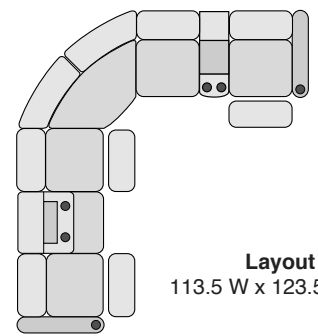

OCTANE OASIS LHR HEAT & MASSAGE

SPECIFICATIONS

Right Arm Recliner
30.5 W x 39 D x 44 H

Left Arm Recliner
30.5 W x 39 D x 44 H

Armless Recliner
23.5 W x 39 D x 44 H

Armless Chair
23.5 W x 39 D x 44 H

Straight Console
13.5 W x 39 D x 44 H

Chair with Drop Down Table
23.5 W x 39 D x 44 H

Corner Chair
46 W x 46 D x 44 H

MOST POPULAR PRESET LAYOUTS

Build a custom layout of your own choosing, or select one of our most popular preset layouts from the options below.

Layout A
100 W x 100 D x 44 H

Layout B
100 W x 100 D x 44 H

Layout C
123.5 W x 100 D x 44 H

Layout D
100 W x 123.5 D x 44 H

Layout E
100 W x 123.5 D x 44 H

Layout F
123.5 W x 100 D x 44 H

Layout G
113.5 W x 123.5 D x 44 H

Layout H
123.5 W x 113.5 D x 44 H

Layout I
123.5 W x 113.5 D x 44 H

Layout J
113.5 W x 123.5 D x 44 H

Layout K
123.5 W x 123.5 D x 44 H

Layout L
123.5 W x 123.5 D x 44 H

Specifications are correct at time of printing and are subject to change without notice.