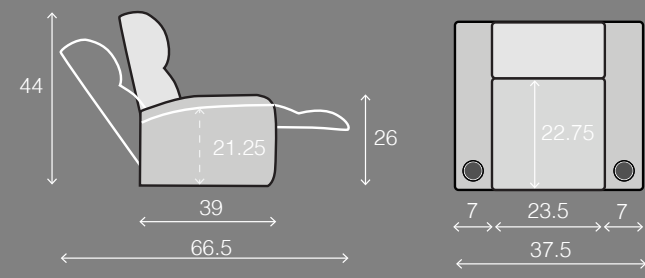

OCTANE OASIS LHR HEAT & MASSAGE

SPECIFICATIONS

Right Arm Recliner
30.5 W x 39 D x 44 H

Left Arm Recliner
30.5 W x 39 D x 44 H

Armless Recliner
23.5 W x 39 D x 44 H

Armless Chair
23.5 W x 39 D x 44 H

Straight Console
13.5 W x 39 D x 44 H

Chair with Drop Down Table
23.5 W x 39 D x 44 H

Corner Chair
46 W x 46 D x 44 H

MOST POPULAR PRESET LAYOUTS

Build a custom layout of your own choosing, or select one of our most popular preset layouts from the options below.

Layout A
100 W x 100 D x 44 H

Layout B
100 W x 100 D x 44 H

Layout C
123.5 W x 100 D x 44 H

Layout D
100 W x 123.5 D x 44 H

Layout E
100 W x 123.5 D x 44 H

Layout F
123.5 W x 100 D x 44 H

Layout G
113.5 W x 123.5 D x 44 H

Layout H
123.5 W x 113.5 D x 44 H

Layout I
123.5 W x 113.5 D x 44 H

Layout J
113.5 W x 123.5 D x 44 H

Layout K
123.5 W x 123.5 D x 44 H

Layout L
123.5 W x 123.5 D x 44 H

Specifications are correct at time of printing and are subject to change without notice.