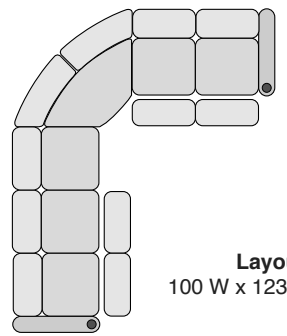

OCTANE OASIS LHR HEAT & MASSAGE

SPECIFICATIONS

Right Arm Recliner
30.5 W x 39 D x 44 H

Left Arm Recliner
30.5 W x 39 D x 44 H

Armless Recliner
23.5 W x 39 D x 44 H

Armless Chair
23.5 W x 39 D x 44 H

Straight Console
13.5 W x 39 D x 44 H

Chair with Drop Down Table
23.5 W x 39 D x 44 H

Corner Chair
46 W x 46 D x 44 H

MOST POPULAR PRESET LAYOUTS

Build a custom layout of your own choosing, or select one of our most popular preset layouts from the options below.

Layout A
100 W x 100 D x 44 H

Layout B
100 W x 100 D x 44 H

Layout C
123.5 W x 100 D x 44 H

Layout D
100 W x 123.5 D x 44 H

Layout E
100 W x 123.5 D x 44 H

Layout F
123.5 W x 100 D x 44 H

Layout G
113.5 W x 123.5 D x 44 H

Layout H
123.5 W x 113.5 D x 44 H

Layout I
123.5 W x 113.5 D x 44 H

Layout J
113.5 W x 123.5 D x 44 H

Layout K
123.5 W x 123.5 D x 44 H

Layout L
123.5 W x 123.5 D x 44 H

Specifications are correct at time of printing and are subject to change without notice.