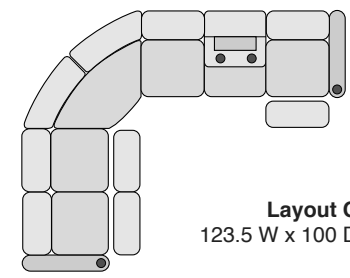

OCTANE OASIS LHR HEAT & MASSAGE

SPECIFICATIONS

Right Arm Recliner
30.5 W x 39 D x 44 H

Left Arm Recliner
30.5 W x 39 D x 44 H

Armless Recliner
23.5 W x 39 D x 44 H

Armless Chair
23.5 W x 39 D x 44 H

Straight Console
13.5 W x 39 D x 44 H

Chair with Drop Down Table
23.5 W x 39 D x 44 H

Corner Chair
46 W x 46 D x 44 H

MOST POPULAR PRESET LAYOUTS

Build a custom layout of your own choosing, or select one of our most popular preset layouts from the options below.

Layout A
100 W x 100 D x 44 H

Layout B
100 W x 100 D x 44 H

Layout C
123.5 W x 100 D x 44 H

Layout D
100 W x 123.5 D x 44 H

Layout E
100 W x 123.5 D x 44 H

Layout F
123.5 W x 100 D x 44 H

Layout G
113.5 W x 123.5 D x 44 H

Layout H
123.5 W x 113.5 D x 44 H

Layout I
123.5 W x 113.5 D x 44 H

Layout J
113.5 W x 123.5 D x 44 H

Layout K
123.5 W x 123.5 D x 44 H

Layout L
123.5 W x 123.5 D x 44 H

Specifications are correct at time of printing and are subject to change without notice.