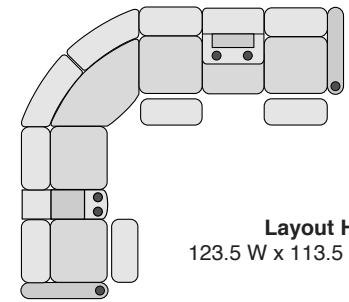

OCTANE OASIS LHR HEAT & MASSAGE

SPECIFICATIONS

Right Arm Recliner
30.5 W x 39 D x 44 H

Left Arm Recliner
30.5 W x 39 D x 44 H

Armless Recliner
23.5 W x 39 D x 44 H

Armless Chair
23.5 W x 39 D x 44 H

Straight Console
13.5 W x 39 D x 44 H

Chair with Drop Down Table
23.5 W x 39 D x 44 H

Corner Chair
46 W x 46 D x 44 H

MOST POPULAR PRESET LAYOUTS

Build a custom layout of your own choosing, or select one of our most popular preset layouts from the options below.

Layout A
100 W x 100 D x 44 H

Layout B
100 W x 100 D x 44 H

Layout C
123.5 W x 100 D x 44 H

Layout D
100 W x 123.5 D x 44 H

Layout E
100 W x 123.5 D x 44 H

Layout F
123.5 W x 100 D x 44 H

Layout G
113.5 W x 123.5 D x 44 H

Layout H
123.5 W x 113.5 D x 44 H

Layout I
123.5 W x 113.5 D x 44 H

Layout J
113.5 W x 123.5 D x 44 H

Layout K
123.5 W x 123.5 D x 44 H

Layout L
123.5 W x 123.5 D x 44 H

Specifications are correct at time of printing and are subject to change without notice.