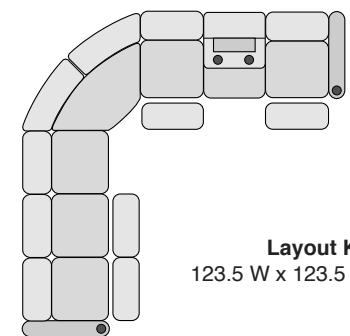

OCTANE OASIS LHR HEAT & MASSAGE

SPECIFICATIONS

Right Arm Recliner
30.5 W x 39 D x 44 H

Left Arm Recliner
30.5 W x 39 D x 44 H

Armless Recliner
23.5 W x 39 D x 44 H

Armless Chair
23.5 W x 39 D x 44 H

Straight Console
13.5 W x 39 D x 44 H

Chair with Drop Down Table
23.5 W x 39 D x 44 H

Corner Chair
46 W x 46 D x 44 H

MOST POPULAR PRESET LAYOUTS

Build a custom layout of your own choosing, or select one of our most popular preset layouts from the options below.

Layout A
100 W x 100 D x 44 H

Layout B
100 W x 100 D x 44 H

Layout C
123.5 W x 100 D x 44 H

Layout D
100 W x 123.5 D x 44 H

Layout E
100 W x 123.5 D x 44 H

Layout F
123.5 W x 100 D x 44 H

Layout G
113.5 W x 123.5 D x 44 H

Layout H
123.5 W x 113.5 D x 44 H

Layout I
123.5 W x 113.5 D x 44 H

Layout J
113.5 W x 123.5 D x 44 H

Layout K
123.5 W x 123.5 D x 44 H

Layout L
123.5 W x 123.5 D x 44 H

Specifications are correct at time of printing and are subject to change without notice.