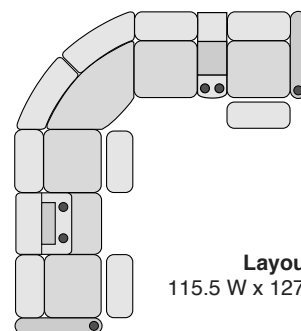

31 W x 36 D x 43.5 H

31 W x 36 D x 43.5 H

24.5 W x 36 D x 43.5 H

24.5 W x 36 D x 43.5 H

13.5 W x 36 D x 43.5 H

25 W x 36 D x 43.5 H

46.5 W x 46.5 D x 43.5 H

## MOST POPULAR PRESET LAYOUTS

Build a custom layout of your own choosing, or select one of our most popular preset layouts from the options below.

**Layout A**  
102.5 W x 102 D x 43.5 H

**Layout B**  
102 W x 102 D x 43.5 H

**Layout C**  
127 W x 102 D x 43.5 H

**Layout D**  
102.5 W x 126.5 D x 43.5 H

**Layout E**  
102 W x 126.5 D x 43.5 H

**Layout F**  
126.5 W x 102 D x 43.5 H

**Layout G**  
115.5 W x 127 D x 43.5 H

**Layout H**  
127 W x 115.5 D x 43.5 H

**Layout I**  
126.5 W x 115.5 D x 43.5 H

**Layout J**  
115.5 W x 126.5 D x 43.5 H

**Layout K**  
127 W x 126.5 D x 43.5 H

**Layout L**  
126.5 W x 126.5 D x 43.5 H