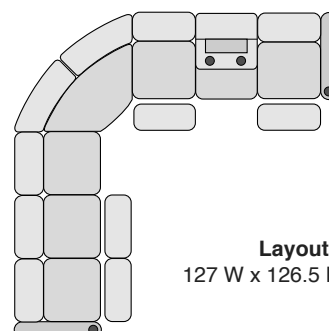

31 W x 36 D x 43.5 H

31 W x 36 D x 43.5 H

24.5 W x 36 D x 43.5 H

24.5 W x 36 D x 43.5 H

13.5 W x 36 D x 43.5 H

25 W x 36 D x 43.5 H

46.5 W x 46.5 D x 43.5 H

## MOST POPULAR PRESET LAYOUTS

Build a custom layout of your own choosing, or select one of our most popular preset layouts from the options below.

**Layout A**  
102.5 W x 102 D x 43.5 H

**Layout B**  
102 W x 102 D x 43.5 H

**Layout C**  
127 W x 102 D x 43.5 H

**Layout D**  
102.5 W x 126.5 D x 43.5 H

**Layout E**  
102 W x 126.5 D x 43.5 H

**Layout F**  
126.5 W x 102 D x 43.5 H

**Layout G**  
115.5 W x 127 D x 43.5 H

**Layout H**  
127 W x 115.5 D x 43.5 H

**Layout I**  
126.5 W x 115.5 D x 43.5 H

**Layout J**  
115.5 W x 126.5 D x 43.5 H

**Layout K**  
127 W x 126.5 D x 43.5 H

**Layout L**  
126.5 W x 126.5 D x 43.5 H