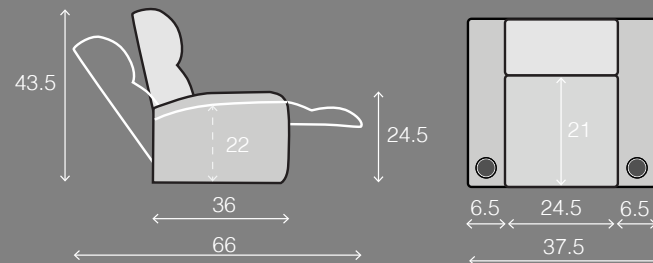

31 W x 36 D x 43.5 H

31 W x 36 D x 43.5 H

24.5 W x 36 D x 43.5 H

24.5 W x 36 D x 43.5 H

13.5 W x 36 D x 43.5 H

25 W x 36 D x 43.5 H

46.5 W x 46.5 D x 43.5 H

## MOST POPULAR PRESET LAYOUTS

Build a custom layout of your own choosing, or select one of our most popular preset layouts from the options below.

**Layout A**  
102.5 W x 102 D x 43.5 H

**Layout B**  
102 W x 102 D x 43.5 H

**Layout C**  
127 W x 102 D x 43.5 H

**Layout D**  
102.5 W x 126.5 D x 43.5 H

**Layout E**  
102 W x 126.5 D x 43.5 H

**Layout F**  
126.5 W x 102 D x 43.5 H

**Layout G**  
115.5 W x 127 D x 43.5 H

**Layout H**  
127 W x 115.5 D x 43.5 H

**Layout I**  
126.5 W x 115.5 D x 43.5 H

**Layout J**  
115.5 W x 126.5 D x 43.5 H

**Layout K**  
127 W x 126.5 D x 43.5 H

**Layout L**  
126.5 W x 126.5 D x 43.5 H