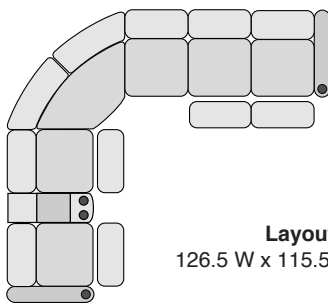

31 W x 36 D x 43.5 H

31 W x 36 D x 43.5 H

24.5 W x 36 D x 43.5 H

24.5 W x 36 D x 43.5 H

13.5 W x 36 D x 43.5 H

25 W x 36 D x 43.5 H

46.5 W x 46.5 D x 43.5 H

## MOST POPULAR PRESET LAYOUTS

Build a custom layout of your own choosing, or select one of our most popular preset layouts from the options below.

**Layout A**  
102.5 W x 102 D x 43.5 H

**Layout B**  
102 W x 102 D x 43.5 H

**Layout C**  
127 W x 102 D x 43.5 H

**Layout D**  
102.5 W x 126.5 D x 43.5 H

**Layout E**  
102 W x 126.5 D x 43.5 H

**Layout F**  
126.5 W x 102 D x 43.5 H

**Layout G**  
115.5 W x 127 D x 43.5 H

**Layout H**  
127 W x 115.5 D x 43.5 H

**Layout I**  
126.5 W x 115.5 D x 43.5 H

**Layout J**  
115.5 W x 126.5 D x 43.5 H

**Layout K**  
127 W x 126.5 D x 43.5 H

**Layout L**  
126.5 W x 126.5 D x 43.5 H