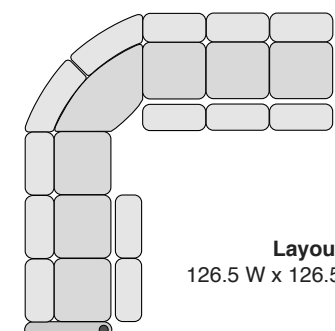

31 W x 36 D x 43.5 H

31 W x 36 D x 43.5 H

24.5 W x 36 D x 43.5 H

24.5 W x 36 D x 43.5 H

13.5 W x 36 D x 43.5 H

25 W x 36 D x 43.5 H

46.5 W x 46.5 D x 43.5 H

## MOST POPULAR PRESET LAYOUTS

Build a custom layout of your own choosing, or select one of our most popular preset layouts from the options below.

**Layout A**  
102.5 W x 102 D x 43.5 H

**Layout B**  
102 W x 102 D x 43.5 H

**Layout C**  
127 W x 102 D x 43.5 H

**Layout D**  
102.5 W x 126.5 D x 43.5 H

**Layout E**  
102 W x 126.5 D x 43.5 H

**Layout F**  
126.5 W x 102 D x 43.5 H

**Layout G**  
115.5 W x 127 D x 43.5 H

**Layout H**  
127 W x 115.5 D x 43.5 H

**Layout I**  
126.5 W x 115.5 D x 43.5 H

**Layout J**  
115.5 W x 126.5 D x 43.5 H

**Layout K**  
127 W x 126.5 D x 43.5 H

**Layout L**  
126.5 W x 126.5 D x 43.5 H