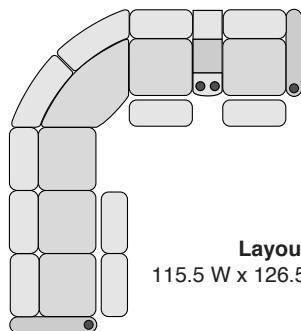

31 W x 36 D x 43.5 H

31 W x 36 D x 43.5 H

24.5 W x 36 D x 43.5 H

24.5 W x 36 D x 43.5 H

13.5 W x 36 D x 43.5 H

25 W x 36 D x 43.5 H

46.5 W x 46.5 D x 43.5 H

## MOST POPULAR PRESET LAYOUTS

Build a custom layout of your own choosing, or select one of our most popular preset layouts from the options below.

**Layout A**  
102.5 W x 102 D x 43.5 H

**Layout B**  
102 W x 102 D x 43.5 H

**Layout C**  
127 W x 102 D x 43.5 H

**Layout D**  
102.5 W x 126.5 D x 43.5 H

**Layout E**  
102 W x 126.5 D x 43.5 H

**Layout F**  
126.5 W x 102 D x 43.5 H

**Layout G**  
115.5 W x 127 D x 43.5 H

**Layout H**  
127 W x 115.5 D x 43.5 H

**Layout I**  
126.5 W x 115.5 D x 43.5 H

**Layout J**  
115.5 W x 126.5 D x 43.5 H

**Layout K**  
127 W x 126.5 D x 43.5 H

**Layout L**  
126.5 W x 126.5 D x 43.5 H