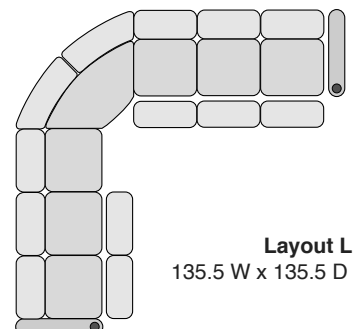

26.5 W x 40 D x 47.25 H

Straight Console

13.5 W x 39 D x 47.25 H

Chair with Drop Down Table

26.5 W x 40 D x 47.25 H

Corner Chair

48 W x 48 D x 47.25 H

SPECIFICATIONS

Layout C

135.5 W x 109 D x 47.25 H

Layout D

109 W x 135.5 D x 47.25 H

Layout E

109 W x 135.5 D x 47.25 H

Layout F

135.5 W x 109 D x 47.25 H

Layout G

122.5 W x 135.5 D x 47.25 H

Layout H

135.5 W x 122.5 D x 47.25 H

Layout I

135.5 W x 122.5 D x 47.25 H

Layout J

122.5 W x 135.5 D x 47.25 H

Layout K

135.5 W x 135.5 D x 47.25 H

Layout L

135.5 W x 135.5 D x 47.25 H