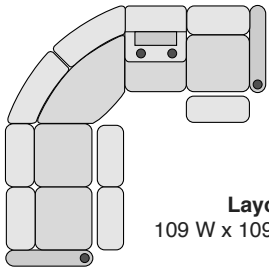

26.5 W x 40 D x 47.25 H

Straight Console

13.5 W x 39 D x 47.25 H

Chair with Drop Down Table

26.5 W x 40 D x 47.25 H

Corner Chair

48 W x 48 D x 47.25 H

SPECIFICATIONS

MOST POPULAR PRESET LAYOUTS

Build a custom layout of your own choosing, or select one of our most popular preset layouts from the options below.

Layout A

109 W x 109 D x 47.25 H

Layout B

109 W x 109 D x 47.25 H

Layout C

135.5 W x 109 D x 47.25 H

Layout D

109 W x 135.5 D x 47.25 H

Layout E

109 W x 135.5 D x 47.25 H

Layout F

135.5 W x 109 D x 47.25 H

Layout K

135.5 W x 135.5 D x 47.25 H

Layout L

135.5 W x 135.5 D x 47.25 H