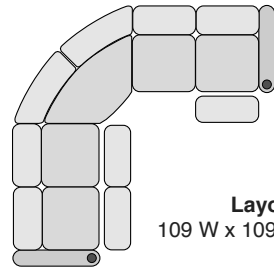

26.5 W x 40 D x 47.25 H

Straight Console

13.5 W x 39 D x 47.25 H

Chair with Drop Down Table

26.5 W x 40 D x 47.25 H

Corner Chair

48 W x 48 D x 47.25 H

SPECIFICATIONS

MOST POPULAR PRESET LAYOUTS

Build a custom layout of your own choosing, or select one of our most popular preset layouts from the options below.

Layout A

109 W x 109 D x 47.25 H

Layout B

109 W x 109 D x 47.25 H

Layout C

135.5 W x 109 D x 47.25 H

Layout D

109 W x 135.5 D x 47.25 H

Layout E

109 W x 135.5 D x 47.25 H

Layout F

135.5 W x 109 D x 47.25 H

Layout G

122.5 W x 135.5 D x 47.25 H

Layout H

135.5 W x 122.5 D x 47.25 H

Layout I

135.5 W x 122.5 D x 47.25 H

Layout J

122.5 W x 135.5 D x 47.25 H