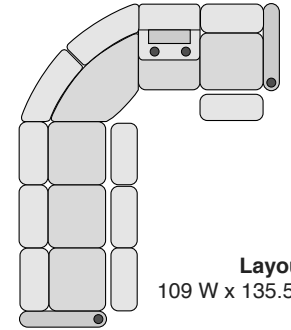

26.5 W x 40 D x 47.25 H

Straight Console

13.5 W x 39 D x 47.25 H

Chair with Drop Down Table

26.5 W x 40 D x 47.25 H

Corner Chair

48 W x 48 D x 47.25 H

SPECIFICATIONS

MOST POPULAR PRESET LAYOUTS

Build a custom layout of your own choosing, or select one of our most popular preset layouts from the options below.

Layout A

109 W x 109 D x 47.25 H

Layout B

109 W x 109 D x 47.25 H

Layout C

135.5 W x 109 D x 47.25 H

Layout D

109 W x 135.5 D x 47.25 H

Layout E

109 W x 135.5 D x 47.25 H

Layout F

135.5 W x 109 D x 47.25 H

Layout G

122.5 W x 135.5 D x 47.25 H

Layout H

135.5 W x 122.5 D x 47.25 H

Layout I

135.5 W x 122.5 D x 47.25 H

Layout J

122.5 W x 135.5 D x 47.25 H