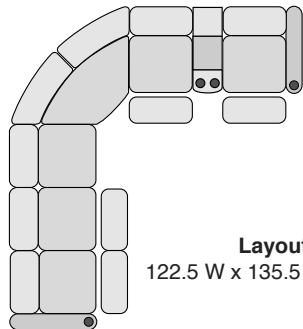

26.5 W x 40 D x 47.25 H

Straight Console

13.5 W x 39 D x 47.25 H

Chair with Drop Down Table

26.5 W x 40 D x 47.25 H

Corner Chair

48 W x 48 D x 47.25 H

SPECIFICATIONS

Layout C

135.5 W x 109 D x 47.25 H

Layout D

109 W x 135.5 D x 47.25 H

Layout E

109 W x 135.5 D x 47.25 H

Layout F

135.5 W x 109 D x 47.25 H

Layout G

122.5 W x 135.5 D x 47.25 H

Layout H

135.5 W x 122.5 D x 47.25 H

Layout I

135.5 W x 122.5 D x 47.25 H

Layout J

122.5 W x 135.5 D x 47.25 H

Layout K

135.5 W x 135.5 D x 47.25 H

Layout L

135.5 W x 135.5 D x 47.25 H