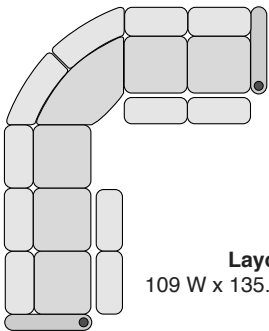

26.5 W x 40 D x 47.25 H

Straight Console

13.5 W x 39 D x 47.25 H

Chair with Drop Down Table

26.5 W x 40 D x 47.25 H

Corner Chair

48 W x 48 D x 47.25 H

SPECIFICATIONS

MOST POPULAR PRESET LAYOUTS

Build a custom layout of your own choosing, or select one of our most popular preset layouts from the options below.

Layout A

109 W x 109 D x 47.25 H

Layout B

109 W x 109 D x 47.25 H

Layout C

135.5 W x 109 D x 47.25 H

Layout D

109 W x 135.5 D x 47.25 H

Layout E

109 W x 135.5 D x 47.25 H

Layout F

135.5 W x 109 D x 47.25 H

Layout G

122.5 W x 135.5 D x 47.25 H

Layout H

135.5 W x 122.5 D x 47.25 H

Layout I

135.5 W x 122.5 D x 47.25 H

Layout J

122.5 W x 135.5 D x 47.25 H