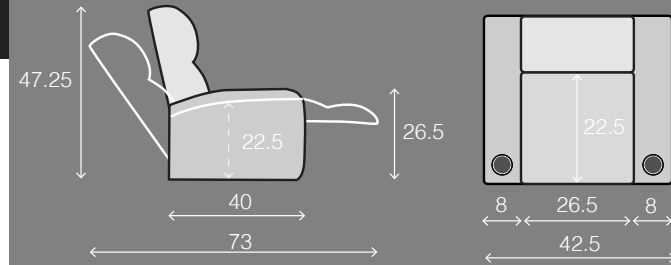

26.5 W x 40 D x 47.25 H

Straight Console

13.5 W x 39 D x 47.25 H

Chair with Drop Down Table

26.5 W x 40 D x 47.25 H

Corner Chair

48 W x 48 D x 47.25 H

SPECIFICATIONS

MOST POPULAR PRESET LAYOUTS

Build a custom layout of your own choosing, or select one of our most popular preset layouts from the options below.

Layout A

109 W x 109 D x 47.25 H

Layout B

109 W x 109 D x 47.25 H

Layout C

135.5 W x 109 D x 47.25 H

Layout D

109 W x 135.5 D x 47.25 H

Layout E

109 W x 135.5 D x 47.25 H

Layout F

135.5 W x 109 D x 47.25 H

Layout K

135.5 W x 135.5 D x 47.25 H

Layout L

135.5 W x 135.5 D x 47.25 H