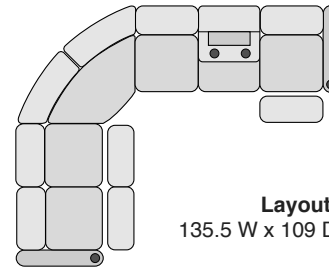

26.5 W x 40 D x 47.25 H

Straight Console

13.5 W x 39 D x 47.25 H

Chair with Drop Down Table

26.5 W x 40 D x 47.25 H

Corner Chair

48 W x 48 D x 47.25 H

SPECIFICATIONS

MOST POPULAR PRESET LAYOUTS

Build a custom layout of your own choosing, or select one of our most popular preset layouts from the options below.

Layout A

109 W x 109 D x 47.25 H

Layout B

109 W x 109 D x 47.25 H

Layout C

135.5 W x 109 D x 47.25 H

Layout D

109 W x 135.5 D x 47.25 H

Layout E

109 W x 135.5 D x 47.25 H

Layout F

135.5 W x 109 D x 47.25 H

Layout G

122.5 W x 135.5 D x 47.25 H

Layout H

135.5 W x 122.5 D x 47.25 H

Layout I

135.5 W x 122.5 D x 47.25 H

Layout J

122.5 W x 135.5 D x 47.25 H