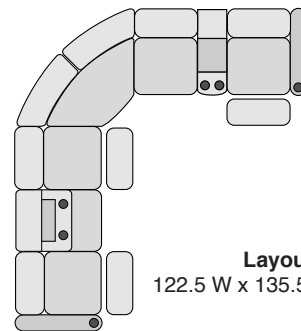

MOST POPULAR PRESET LAYOUTS

Build a custom layout of your own choosing, or select one of our most popular preset layouts from the options below.

Layout A

109 W x 109 D x 47.25 H

Layout B

109 W x 109 D x 47.25 H

Layout C

135.5 W x 109 D x 47.25 H

Layout D

109 W x 135.5 D x 47.25 H

Layout E

109 W x 135.5 D x 47.25 H

Layout F

135.5 W x 109 D x 47.25 H

Layout G

122.5 W x 135.5 D x 47.25 H

Layout H

135.5 W x 122.5 D x 47.25 H

Layout I

135.5 W x 122.5 D x 47.25 H

Layout J

122.5 W x 135.5 D x 47.25 H

Layout K

135.5 W x 135.5 D x 47.25 H

Layout L

135.5 W x 135.5 D x 47.25 H