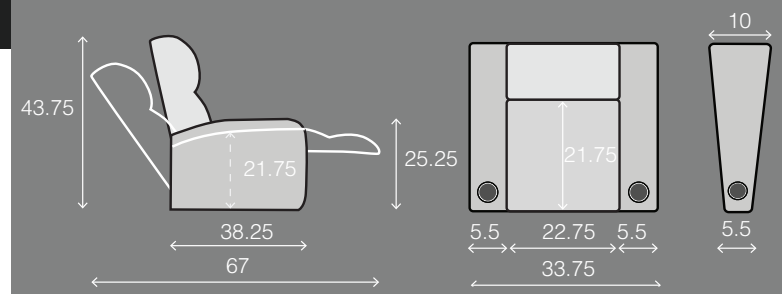

OCTANE SOLACE LHR MASSAGE

SPECIFICATIONS

STRAIGHT ROWS

CURVED ROWS

Measurements shown in inches as Width x Depth x Height.

Specifications are correct at time of printing and are subject to change without notice.