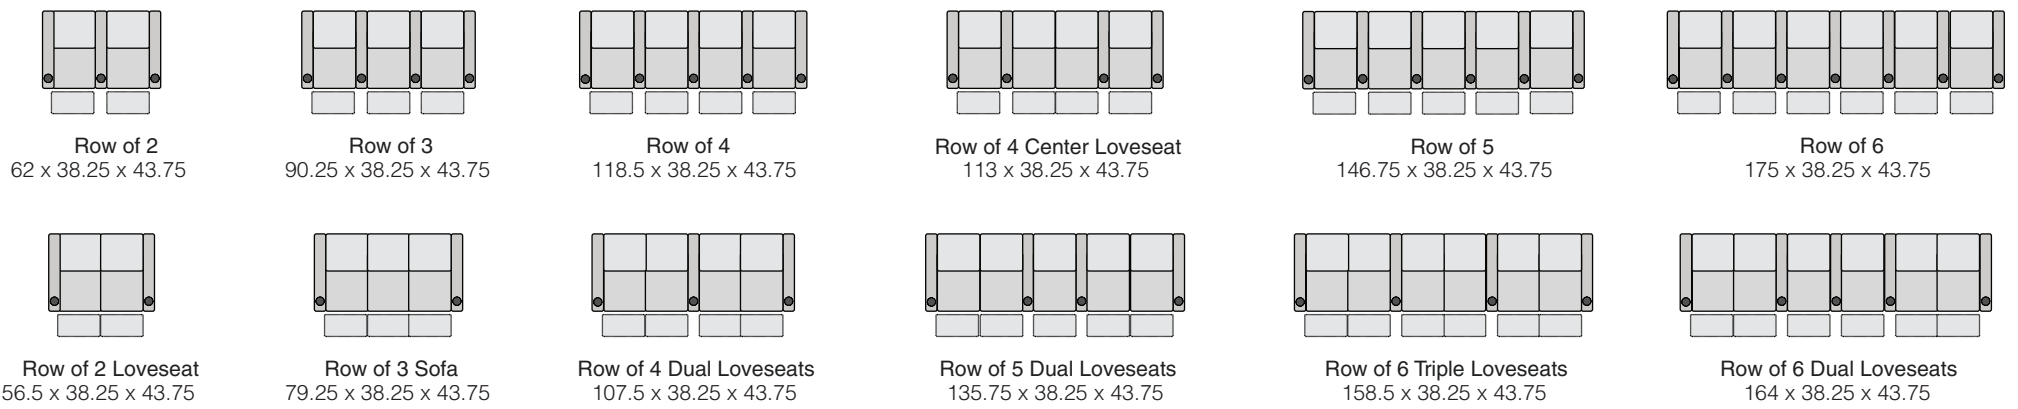

OCTANE SOLACE LHR MASSAGE

SPECIFICATIONS

STRAIGHT ROWS

CURVED ROWS

Measurements shown in inches as Width x Depth x Height.

Specifications are correct at time of printing and are subject to change without notice.