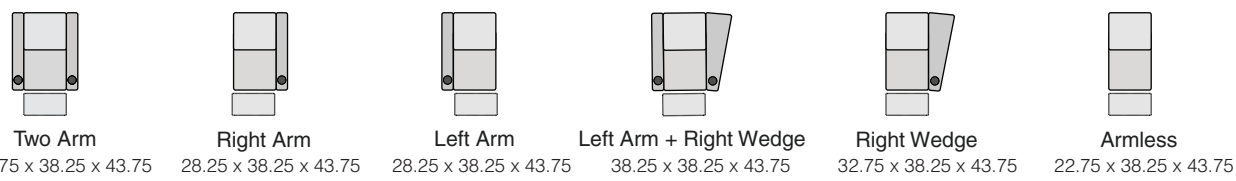

OCTANE SOLACE LHR MASSAGE

SPECIFICATIONS

STRAIGHT ROWS

CURVED ROWS

Measurements shown in inches as Width x Depth x Height.

Specifications are correct at time of printing and are subject to change without notice.