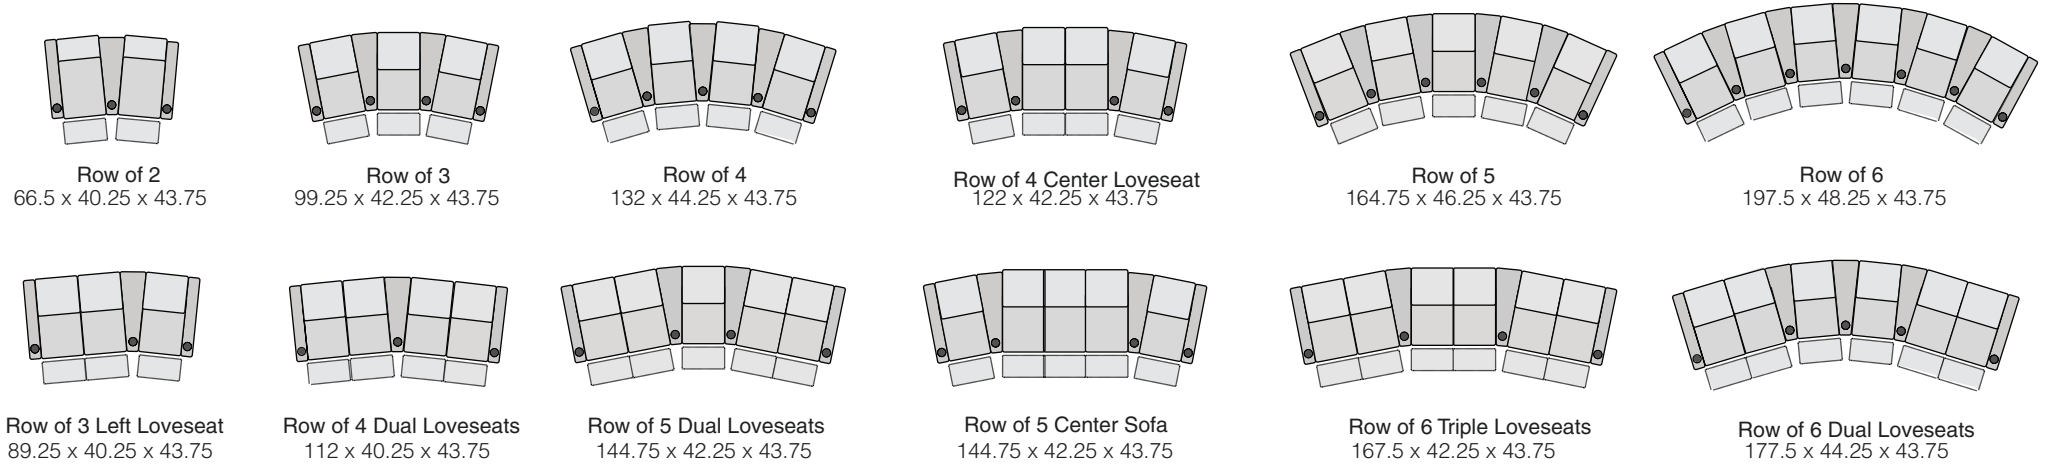

OCTANE SOLACE LHR MASSAGE

SPECIFICATIONS

STRAIGHT ROWS

CURVED ROWS

Measurements shown in inches as Width x Depth x Height.

Specifications are correct at time of printing and are subject to change without notice.