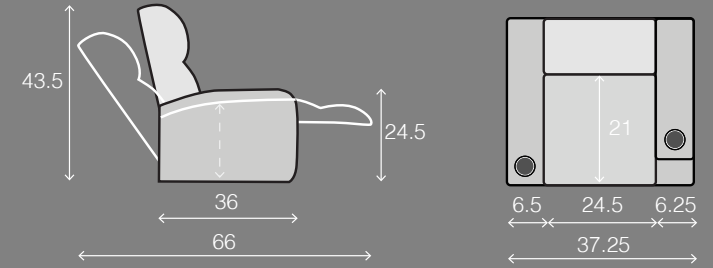

## STRAIGHT ROWS

Measurements shown in inches as Width x Depth x Height.

Specifications are correct at time of printing and are subject to change without notice.

OCTANE-TURBO XL700-FLIP ARM-v.2021-1