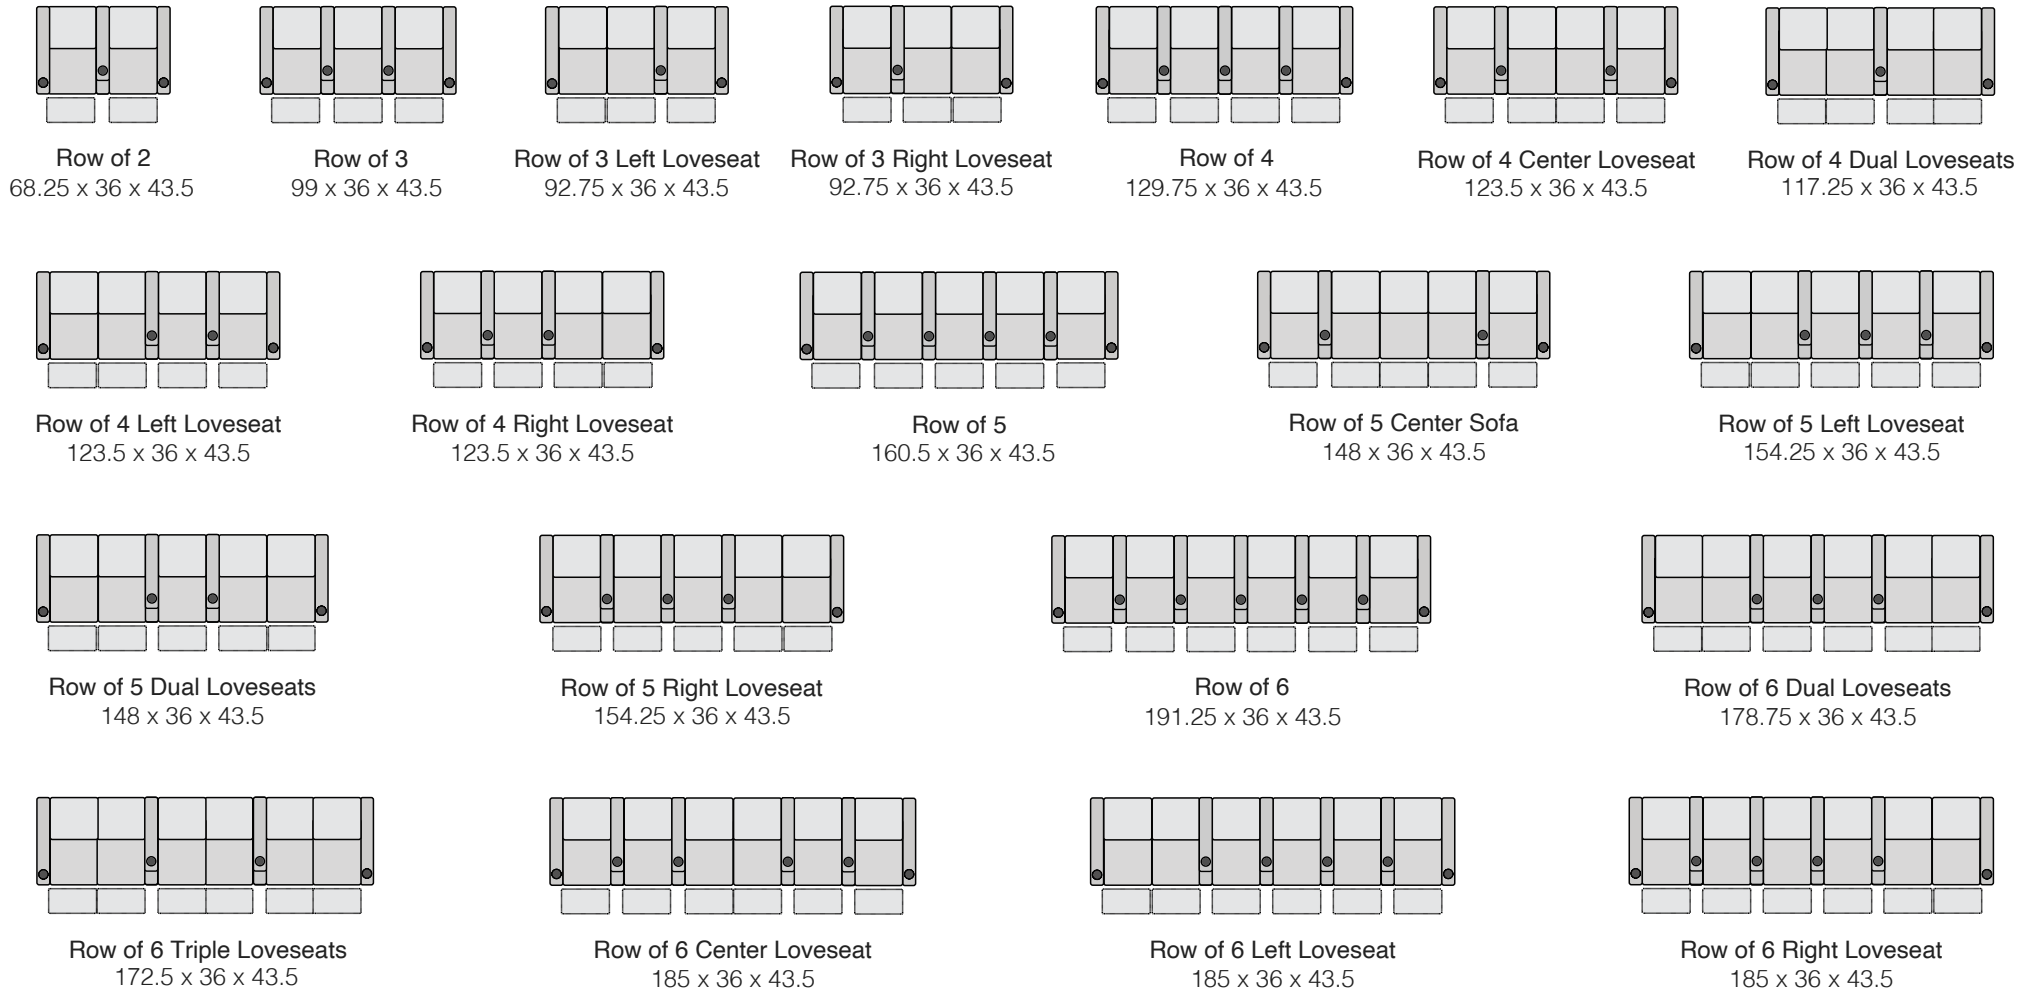

## SPECIFICATIONS

## STRAIGHT ROWS

Measurements shown in inches as Width x Depth x Height.

Specifications are correct at time of printing and are subject to change without notice.

OCTANE-TURBO XL700-FLIP ARM-v.2021-1