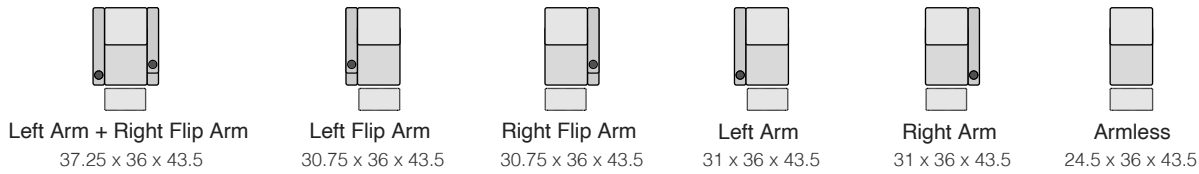

## STRAIGHT ROWS

Measurements shown in inches as Width x Depth x Height.

Specifications are correct at time of printing and are subject to change without notice.

OCTANE-TURBO XL700-FLIP ARM-v.2021-1