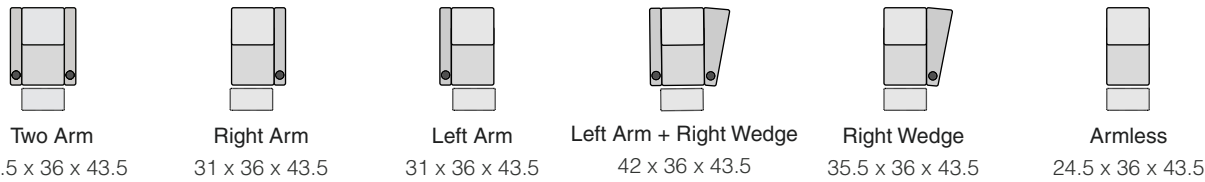

OCTANE TURBO XL700

SPECIFICATIONS

STRAIGHT ROWS

CURVED ROWS

Measurements shown in inches as Width x Depth x Height.

Specifications are correct at time of printing and are subject to change without notice.

OCTANE-TURBO-XL700-v.2016-1