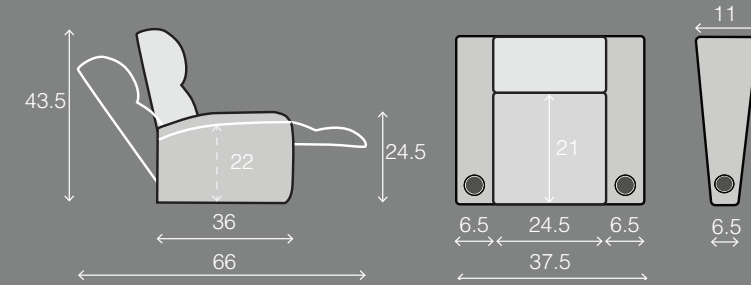

OCTANE TURBO XL700

SPECIFICATIONS

STRAIGHT ROWS

CURVED ROWS

Measurements shown in inches as Width x Depth x Height.

Specifications are correct at time of printing and are subject to change without notice.

OCTANE-TURBO-XL700-v.2016-1