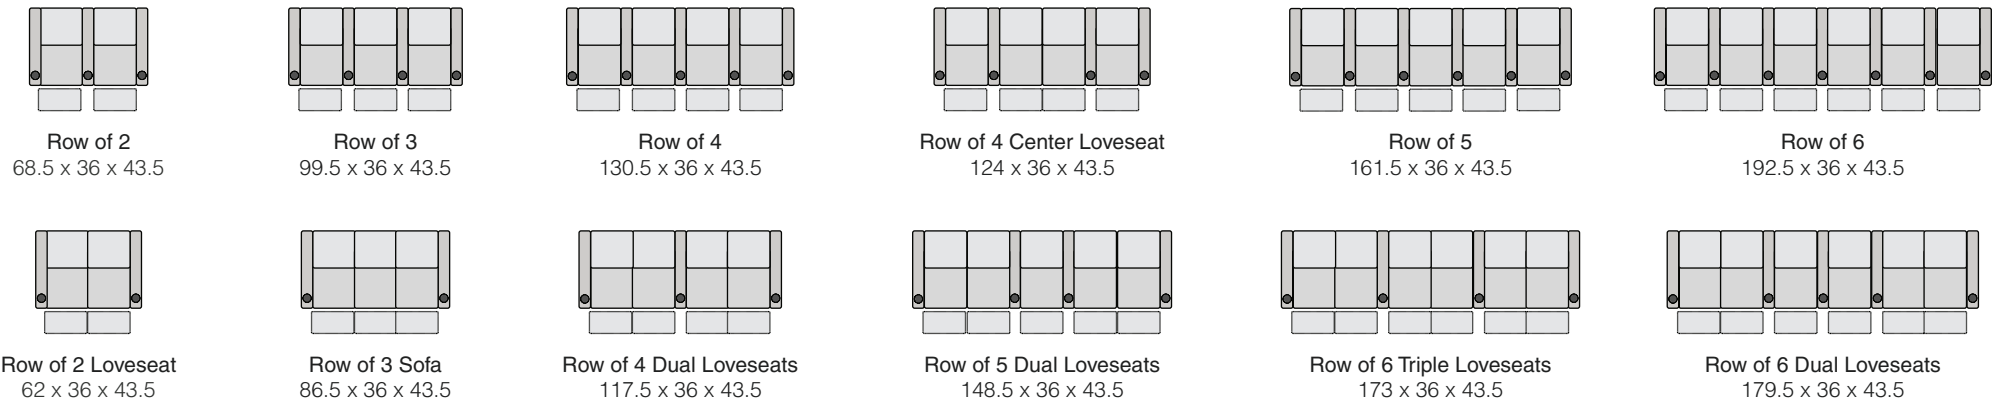

OCTANE TURBO XL700

SPECIFICATIONS

STRAIGHT ROWS

CURVED ROWS

Measurements shown in inches as Width x Depth x Height.

Specifications are correct at time of printing and are subject to change without notice.

OCTANE-TURBO-XL700-v.2016-1