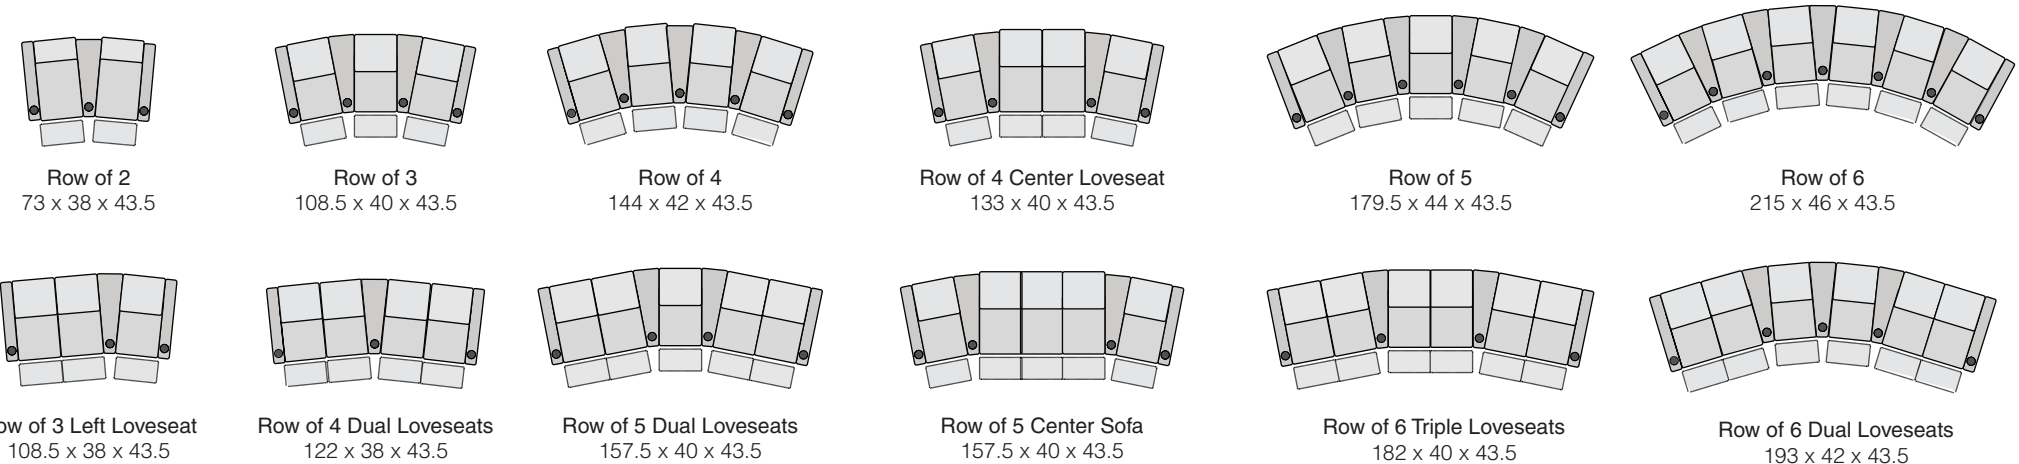

OCTANE TURBO XL700

SPECIFICATIONS

STRAIGHT ROWS

CURVED ROWS

Measurements shown in inches as Width x Depth x Height.

Specifications are correct at time of printing and are subject to change without notice.

OCTANE-TURBO-XL700-v.2016-1