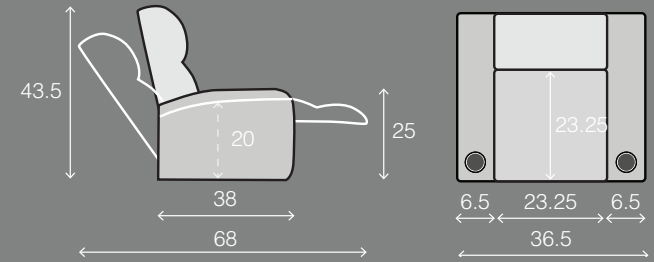

OCTANE WAVE HR SERIES

SPECIFICATIONS

Two Arm
36.5 x 38 x 43.5

Right Arm
29.75 x 38 x 43.5

Left Arm
29.75 x 38 x 43.5

Armless
23.25 x 38 x 43.5

MOST POPULAR LAYOUTS

Row of 2
66 x 38 x 43.5

Row of 3
95.75 x 38 x 43.5

Row of 4
125.5 x 38 x 43.5

Row of 4 Center Loveseat
119 x 38 x 43.5

Row of 5
155.25 x 38 x 43.5

Row of 6
185 x 38 x 43.5

Row of 2 Loveseat
59.5 x 38 x 43.5

Row of 3 Sofa
82.75 x 38 x 43.5

Row of 4 Dual Loveseats
112.5 x 38 x 43.5

Row of 5 Dual Loveseats
142.25 x 38 x 43.5

Row of 6 Triple Loveseats
165.5 x 38 x 43.5

Row of 6 Dual Loveseats
172 x 38 x 43.5

Row of 3 Left Loveseat
89.25 x 38 x 43.5

Row of 3 Right Loveseat
89.25 x 38 x 43.5

Row of 4 Left Sofa
114 x 38 x 43.5

Row of 4 Right Sofa
114 x 38 x 43.5

Row of 5 Center Sofa
142.25 x 38 x 43.5

Row of 6 Center Loveseat
181.5 x 38 x 43.5